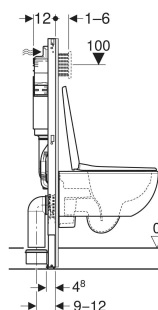

Geberit Duofix element for wall-hung WC, 112 cm, with Alpha concealed cistern 12 cm, 5.8 / 3 litres, Alpha01 flush plate, round, Selnova wall-hung WC, Rimfree

APPLICATION PURPOSES

- For metal and wood frame walls
- For installation in part- or room-height prewalls
- For installation in room-height partition walls
- For floor constructions 0–20 cm

- Protection box for service opening, can be cut to length, protects against moisture and dirt
- With conduit pipe for feed pipe for Geberit AquaClean shower toilets and for connection cable
- Fastening option for electrical connection
- Washdown WC
- Wall-hung
- Rimless WC ceramic appliance featuring Rimfree flush technology
- Easy fastening with Easy Fast Fixing (type EFF3)
- Type 1, full flush volume 6 / 5 / 4 l, in accordance with EN 997
- Shrouded
- WC seat made of Duroplast
- 4 l flush
- Overlapping WC lid

Product material	Vitreous china
Fastening distance	18 cm
Odour extraction unit	No

SCOPE OF DELIVERY

- Water supply connection unit R 1/2", compatible with MasterFix and MeplaFix, with integrated angle stop valve and adapter ring
- Protection box for service opening
- 2 wall anchors
- 2 fixing brackets
- Geberit Alpha01 flush plate, round, dual flush
- Connection set for WC, ø 90 mm
- Connection bend 90° made of PE-HD, ø 90 mm
- Adaptor socket made of PE-HD, ø 90 / 110 mm
- Fastening and protection material
- Geberit Selnova set of wall-hung WC, Premium, washdown, shrouded, Rimfree, with WC seat