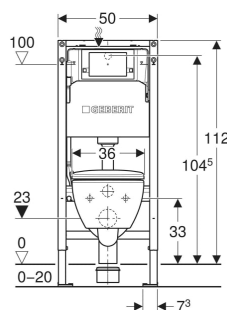

Geberit Duofix element for wall-hung WC, 112 cm, with Alpha concealed cistern 12 cm, 5.8 / 3 litres, Alpha01 flush plate, round, Selnova wall-hung WC, Rimfree

APPLICATION PURPOSES

- For metal and wood frame walls
- For installation in part- or room-height prewalls
- For installation in room-height partition walls
- For floor constructions 0–20 cm

CHARACTERISTICS

- 2025 range
- Statically self-supporting frame, protected against corrosion with powder coating
- Frame for wall-hung WCs with connection dimensions as per EN 33 and projection up to 62 cm
- Alternative fastening point for wall anchors
- Foot plates made of plastic
- Foot plate depth suitable for installation in U-profiles UW 50
- Galvanised leg supports protected against corrosion
- Connection bend can be mounted without tools
- Geberit Alpha concealed cistern 12 cm fully insulated against condensation
- Cistern fulfils standard requirements in accordance with EN 14055, Class II
- For front actuation, suitable for dual flush
- Immediate post flush possible with factory setting
- Water supply connection on the rear or top centre

TECHNICAL DATA

Flow pressure	0.1–10 bar
Water temperature max.	25 °C
Flush volume, factory setting	5.8 / 3 l
Flush volume large, adjustment range	4 / 4.5 / 6 / 7.5 l
Flush volume small, adjustment range	2–4 l
Button shape	round

Product material	Vitreous china
Fastening distance	18 cm
Odour extraction unit	No

SCOPE OF DELIVERY

- Water supply connection unit R 1/2", compatible with MasterFix and MeplaFix, with integrated angle stop valve and adapter ring
- Protection box for service opening
- 2 wall anchors
- 2 fixing brackets
- Geberit Alpha01 flush plate, round, dual flush
- Connection set for WC, ø 90 mm
- Connection bend 90° made of PE-HD, ø 90 mm
- Adaptor socket made of PE-HD, ø 90 / 110 mm
- Fastening and protection material
- Geberit Selnova set of wall-hung WC, Premium, washdown, shrouded, Rimfree, with WC seat