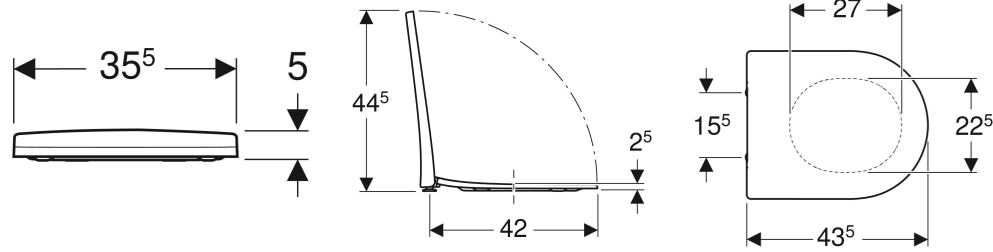

Geberit Acanto WC seat

CHARACTERISTICS

- Overlapping WC lid
- Narrow design

- Antibacterial

TECHNICAL DATA

Product material	Duroplast
Fastening distance	15.5 cm

Art. no.	Colour / surface	B cm	H cm	T cm	Quick-release hinges	Soft-closing mechanism	Fastening	Hinge material
500.604.01.2 Phasing out	white / glossy	35.5	5	43.5	no	no	from above	Brass chrome-plated