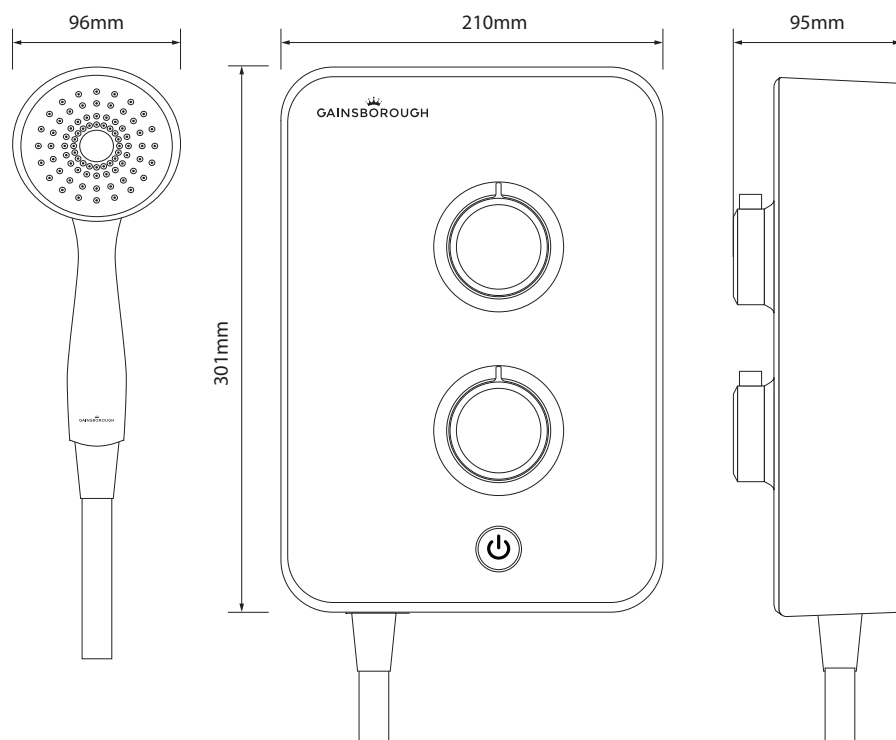

GAINSBOROUGH™ SLIM MONO

POLAR WHITE - 9.5KW ELECTRIC SHOWER

GSM95

DIMENSIONAL DRAWINGS

CONNECTIONS

GAINSBOROUGH™

SLIM MONO

GSM95

POLAR WHITE - 9.5KW ELECTRIC SHOWER

TECHNICAL SPECIFICATIONS

Power	9.5kW
Minimum pressure requirements	1 bar
Maximum pressure requirements	10 bar
Water entry points	Right - top, bottom, side and rear
Cable entry points	Right - top, bottom and rear
Inlet fitting connections	15mm push fit, 15mm compression
Outlet fitting connections	1/2" BSP thread
Supply temperature	Mains Cold Supply Only 5 - 25°C
Electric requirements	Supply voltage 230 - 240V
Water system	Mains cold system
Features	3 Power settings
	Push button start/stop
	Temperature control
	Adjustable stainless steel rail
	Thermal cutout
	Single mode handset
Colour	Polar white
Guarantee period	Shower Unit 2 year guarantee
	Shower Head and Kit 2 year guarantee
Approvals	CE Marking
	BEAB
	European Water Label
	ERP Directive