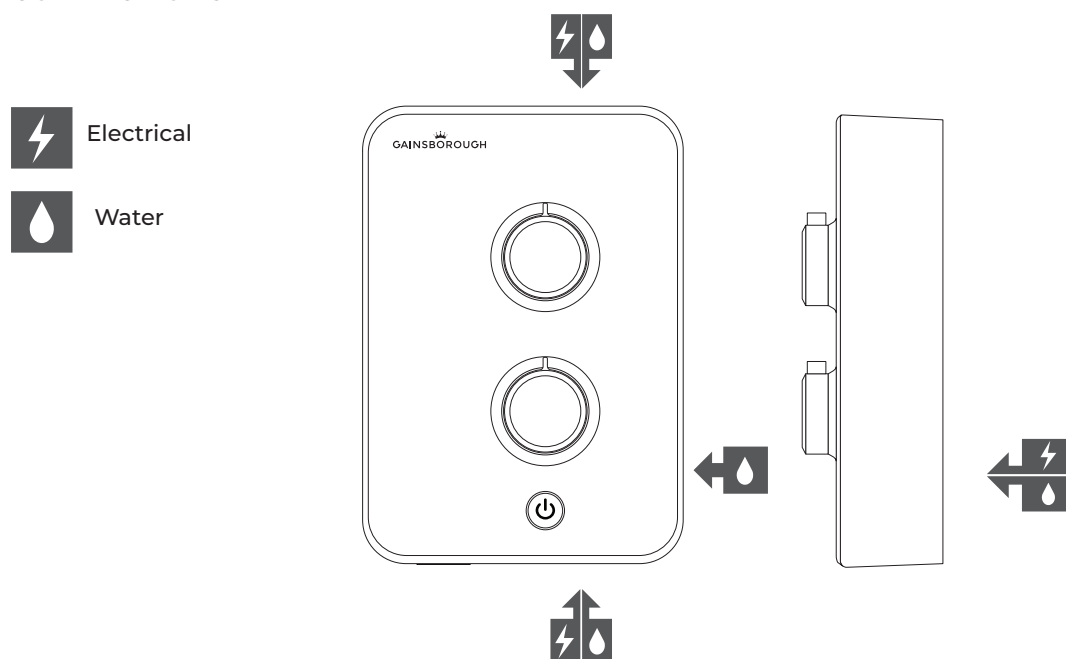

GAINSBOROUGH™ SLIM MONO

POLAR WHITE - 9.5KW ELECTRIC SHOWER

GSM95

DIMENSIONAL DRAWINGS

CONNECTIONS

GAINSBOROUGH™

SLIM MONO

GSM95

POLAR WHITE - 9.5KW ELECTRIC SHOWER

TECHNICAL SPECIFICATIONS

Power	9.5kW
Minimum pressure requirements	1 bar
Maximum pressure requirements	10 bar
Water entry points	Right - top, bottom, side and rear
Cable entry points	Right - top, bottom and rear
Inlet fitting connections	15mm push fit, 15mm compression
Outlet fitting connections	1/2" BSP thread
Supply temperature	Mains Cold Supply Only 5 - 25°C
Electric requirements	Supply voltage 230 - 240V
Water system	Mains cold system
Features	3 Power settings
	Push button start/stop
	Temperature control
	Adjustable stainless steel rail
	Thermal cutout
	Single mode handset
Colour	Polar white
Guarantee period	Shower Unit 2 year guarantee
	Shower Head and Kit 2 year guarantee
Approvals	CE Marking
	BEAB
	European Water Label
	ERP Directive