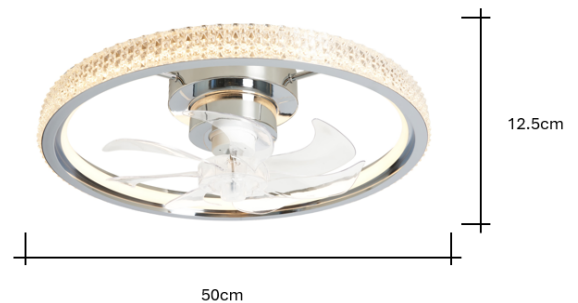

Lyona LED dimmable Fan Light with Remote Control - Brass

39002636

The Lyona LED Dimmable Fan Ceiling Light combines a Warm Brass finish with a streamlined, single LED ring design to elevate contemporary interiors. This minimalist fixture delivers bright, perfectly even illumination alongside integrated climate control. Manage your environment effortlessly using the included remote control. Transition seamlessly between warm, neutral, and cool white light, adjust through three brightness levels, and select from six precise fan speeds. Featuring a reversible motor for year-round comfort, a natural wind setting, and a built-in 2 or 4-hour timer, the Lyona offers a highly practical and stylish solution for everyday living.

TECHNICAL DATA

Colour	Warm Brass
Bulb Type	integrated LED
Colour Temperature (K)	CTC 3000k, 4000k, 6000k switchable
Max Wattage (W)	38W
Lumen output (lm)	2322, 2416, 2504
Fittings Class	I

Get in Touch

t: +44 (0) 161 359 4949
e: info@forumlightingsolutions.com