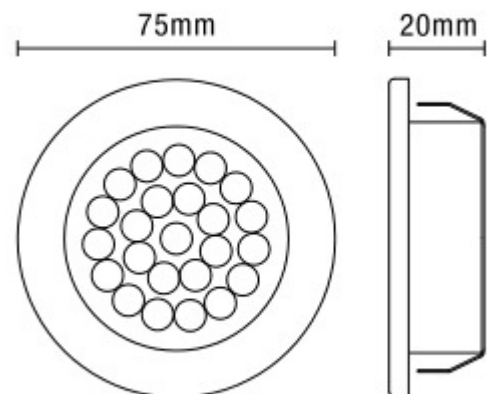

### TECHNICAL DATA

<b>Material</b>	Steel
<b>Colour</b>	Satin Nickel
<b>Bulb Type</b>	Integral LED
<b>Bulb Shape</b>	LED
<b>IP Rating</b>	IP44
<b>Colour Temperature (k)</b>	6000
<b>Max Wattage (W)</b>	1.5w
<b>Lumen Output (lm)</b>	150
<b>Number of Bulbs</b>	NA
<b>Fittings Class</b>	II