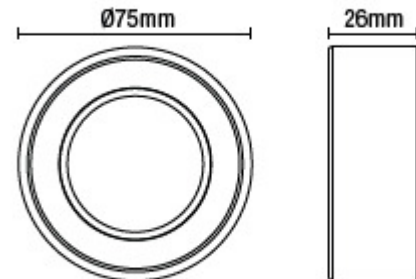

Laghetto LED Circular Cabinet Light in Satin Nickel CUL-21625

CULINA

This integrated LED circular cabinet light offers practical and effective illumination for kitchen worktops, ensuring clear visibility for tasks like meal preparation. Featuring a modern satin nickel finish, it provides natural white light with energy-efficient 1.5-watt LEDs. Its sleek design is perfect for brightening under-cabinet spaces, adding both style and functionality to tricky areas.

TECHNICAL DATA

Material	Steel
Colour	Satin Nickel
Bulb Type	Integral LED
Bulb Shape	LED
IP Rating	IP44
Colour Temperature (k)	4000
Max Wattage (W)	1.5w
Lumen Output (lm)	140
Number of Bulbs	NA
Fittings Class	II