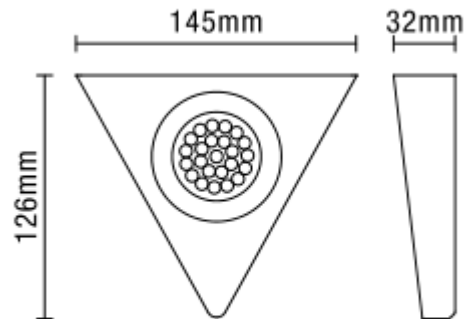

Fonte Triangular Warm White LED Under Kitchen Cabinet Light - Satin Nickel

CULINA

CUL-25319

Under-cabinet lighting enhances kitchen functionality by providing direct, focused illumination for worktops. This modern triangular light features a satin nickel finish, adding a stylish touch to urban décor. With an integrated LED design, it ensures energy efficiency, durability, and a sleek, practical glow for your kitchen space.

TECHNICAL DATA

Material	Steel
Colour	Satin Nickel
Bulb Type	Integral LED
Bulb Shape	LED
IP Rating	IP44
Colour Temperature (k)	3000
Max Wattage (W)	1.5w
Lumen Output (lm)	130
Number of Bulbs	NA
Fittings Class	II