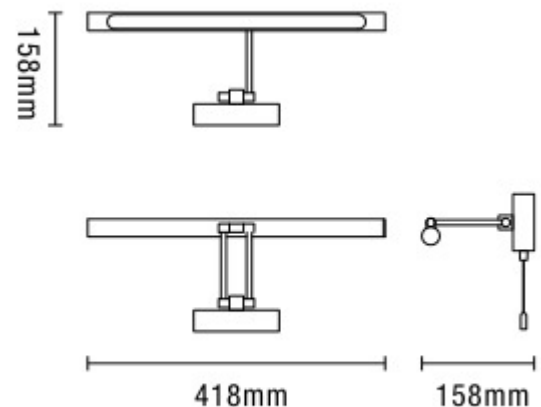

Chai bathroom Picture Wall Light, Chrome

SPA-30993-CHR

The Chai Bathroom Wall Light is a sleek, stylish picture light designed to provide practical illumination in your bathroom. Featuring a pull cord switch, it offers the perfect lighting for tasks like shaving, applying makeup, or other close-up activities. With a chrome finish, this light adds a modern, urban touch to your décor, while the IP44 rating ensures it is safe for bathroom use, protecting against water splashes and dampness. Ideal for bathroom mirrors, this versatile light can also be used in other areas of your home, blending functionality with a contemporary aesthetic.

Spa

TECHNICAL DATA

| | |
|-------------------------------|--------------|
| Material | Steel |
| Colour | Chrome |
| Bulb Type | Integral LED |
| Bulb Shape | LED |
| IP Rating | IP44 |
| Colour Temperature (k) | 3000 |
| Max Wattage (W) | 8w |
| Lumen Output (lm) | 395 |
| Number of Bulbs | NA |
| Fittings Class | I |