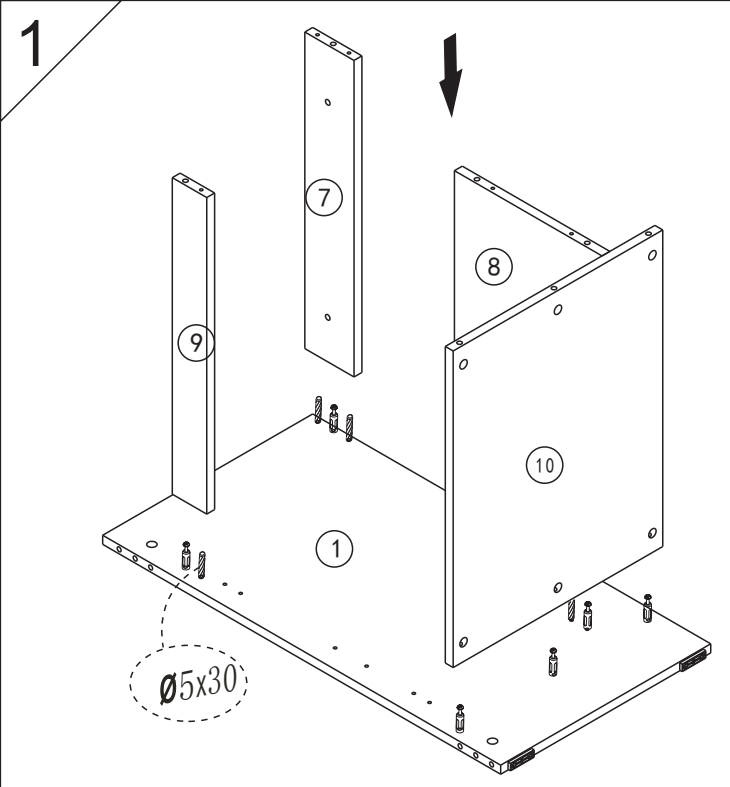

Spare part list

FNGV1100DORDW

Check out our full range of Bathroom Furniture

Wide Range of Colours

White Bathroom Furniture / White Gloss Bathroom Furniture

Grey Bathroom Furniture

Black Bathroom Furniture

Walnut Bathroom Furniture