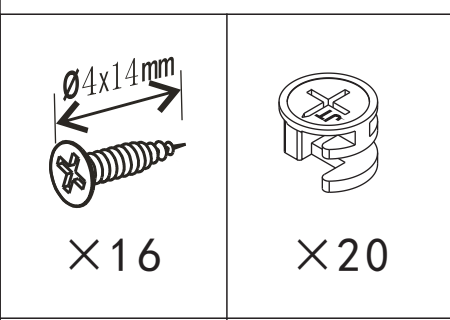

Spare part list

FNGV1100DORDW

Check out our full range of Bathroom Furniture

Wide Range of Colours

White Bathroom Furniture / White Gloss Bathroom Furniture

Grey Bathroom Furniture

Black Bathroom Furniture

Walnut Bathroom Furniture