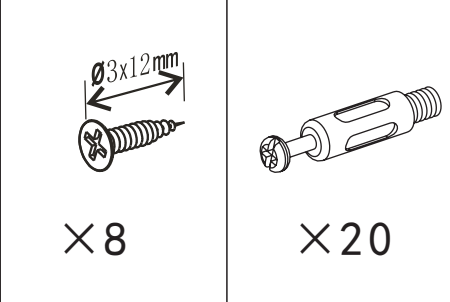

Spare part list

FNGV1100DORDW

Check out our full range of Bathroom Furniture

Wide Range of Colours

White Bathroom Furniture / White Gloss Bathroom Furniture

Grey Bathroom Furniture

Black Bathroom Furniture

Walnut Bathroom Furniture