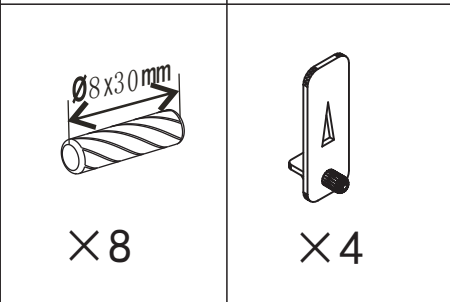

Spare part list

FNGV1100DORDW

Check out our full range of Bathroom Furniture

Wide Range of Colours

White Bathroom Furniture / White Gloss Bathroom Furniture

Grey Bathroom Furniture

Black Bathroom Furniture

Walnut Bathroom Furniture