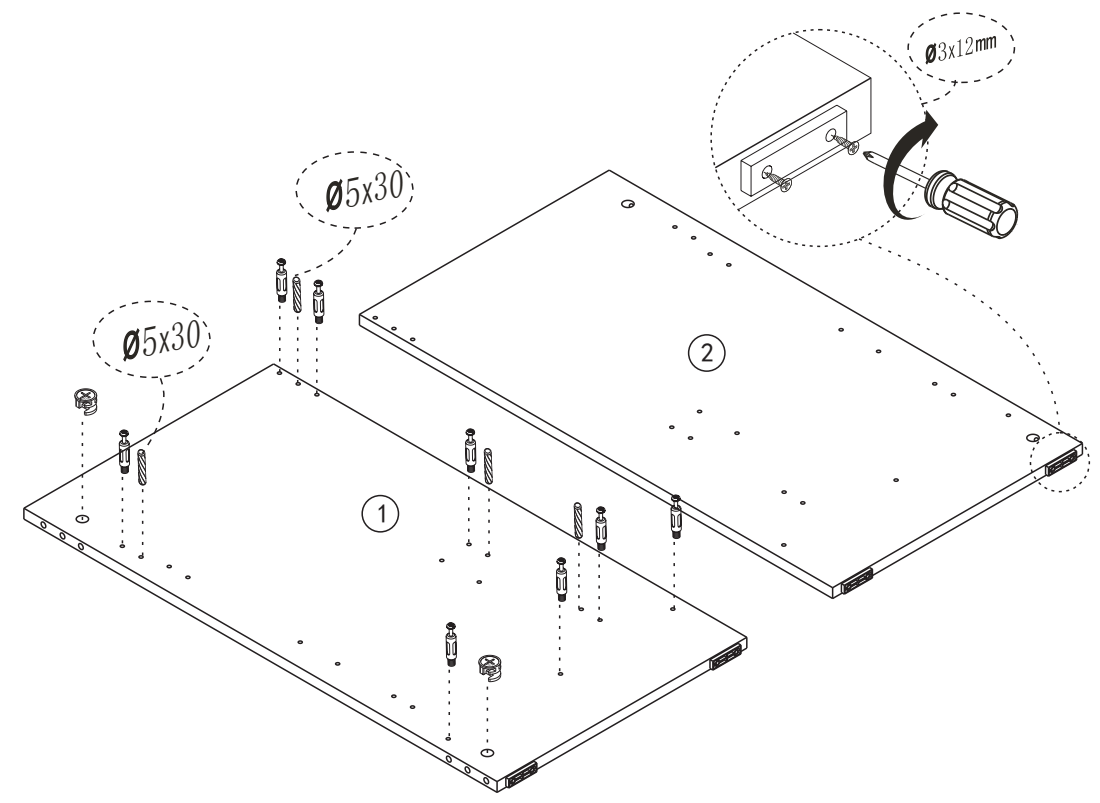

Spare part list

FNGV1100DORDW

Check out our full range of Bathroom Furniture

Wide Range of Colours

White Bathroom Furniture / White Gloss Bathroom Furniture

Grey Bathroom Furniture

Black Bathroom Furniture

Walnut Bathroom Furniture