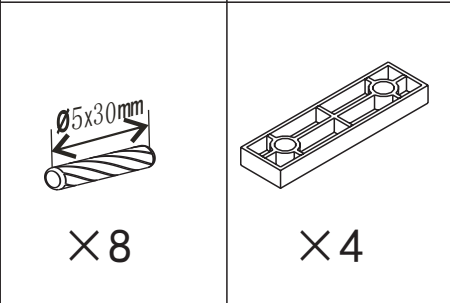

Spare part list

FNGV1100DORDW

Check out our full range of Bathroom Furniture

Wide Range of Colours

White Bathroom Furniture / White Gloss Bathroom Furniture

Grey Bathroom Furniture

Black Bathroom Furniture

Walnut Bathroom Furniture