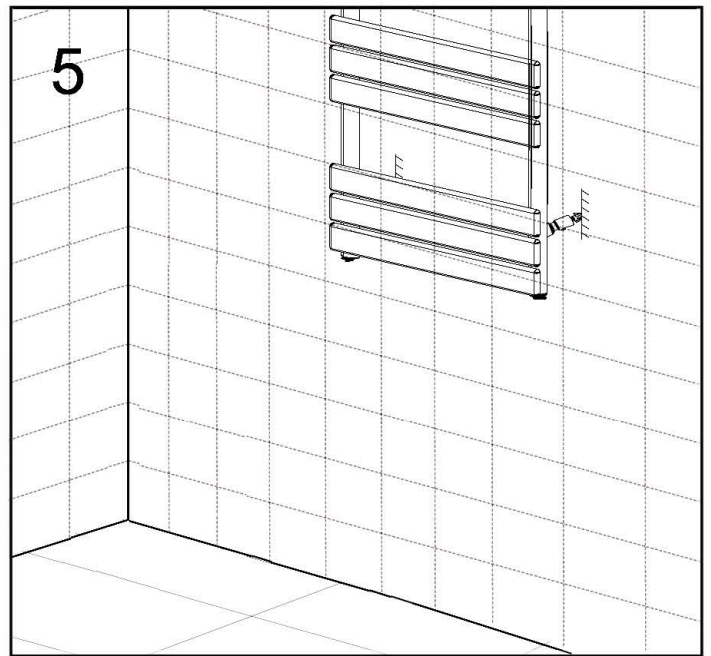

After installation . . .

- Use a screwdriver to open the air vent, open the valve and let the water rush into the towel warmer. Check all connections for leaks.
- Once water overflows from the air vent, there is no air in the tube.
- Use a screwdriver to close the air vent, turn on the valve and the towel warmer is ready for use.

After care . . .

- Classic towel warmers are made from steel with chrome plating, and should not be cleaned with corrosive or scouring cleaning agents.

Please note . . .

· This product can only be used at $PN \leq 0.3 \text{ MPa}$ ($10\text{g/cm}^2, 3\text{Bar}$), It should only be filled with water, and at a temperature below 100°C (212°F). See table below for installation requirements.

If the temperature exceeds 48°C (or 120°F), please install a warning sign near the product to avoid burning and scolding accidents.

Fill ³/₄ Full	Pressure	Temperature	Comments
water only	$PN \leq 0.3\text{Mpa}$	$0^\circ \text{C} < t \leq 100^\circ\text{C}$	If ambient temperature drops below 1°C, drain out the water to prevent freezing.