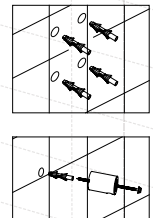

	Blanking Plug	1
	Air Vent Plug	1
	Masonry Wall Plug	4
	long Screw	4
	Spacer	4
	Wall Support	4
	M5X12 Cross Screw	4
	M6X25 Cross Screw	4

1

Apply PTFE tape(not supplied) to the blanking plug and insert them into the top left threaded holes.
Apply PTFE tape(not supplied) to air vent plug and insert them into the top right threaded holes.

2

3

After installation . . .

- Use a screwdriver to open the air vent, open the valve and let the water rush into the towel warmer. Check all connections for leaks.
- Once water overflows from the air vent, there is no air in the tube.
- Use a screwdriver to close the air vent, turn on the valve and the towel warmer is ready for use.