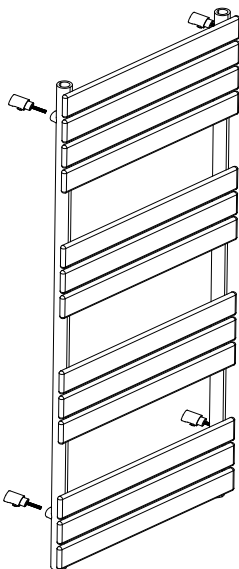

Towel Rail Installation

- review instructions carefully before installation
- installation should be completed by a suitably qualified person
- please dispose of packaging in a responsible manner

tools required

	Blanking Plug	1
	Air Vent Plug	1
	Masonry Wall Plug	4
	long Screw	4
	Spacer	4
	Wall Support	4
	M5X12 Cross Screw	4
	M6X25 Cross Screw	4

1

Apply PTFE tape(not supplied) to the blanking plug and insert them into the top left threaded holes.
Apply PTFE tape(not supplied) to air vent plug and insert them into the top right threaded holes.

2

3

After installation . . .

- Use a screwdriver to open the air vent, open the valve and let the water rush into the towel warmer. Check all connections for leaks.
- Once water overflows from the air vent, there is no air in the tube.
- Use a screwdriver to close the air vent, turn on the valve and the towel warmer is ready for use.