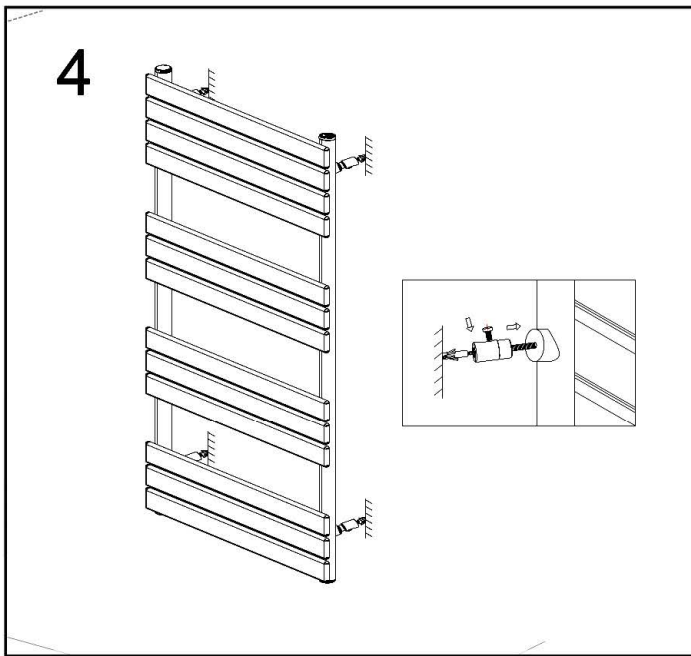

	Blanking Plug	1
	Air Vent Plug	1
	Masonry Wall Plug	4
	long Screw	4
	Spacer	4
	Wall Support	4
	M5X12 Cross Screw	4
	M6X25 Cross Screw	4

1

Apply PTFE tape(not supplied) to the blanking plug and insert them into the top left threaded holes.
Apply PTFE tape(not supplied) to air vent plug and insert them into the top right threaded holes.

2

3

After installation . . .

- Use a screwdriver to open the air vent, open the valve and let the water rush into the towel warmer. Check all connections for leaks.
- Once water overflows from the air vent, there is no air in the tube.
- Use a screwdriver to close the air vent, turn on the valve and the towel warmer is ready for use.