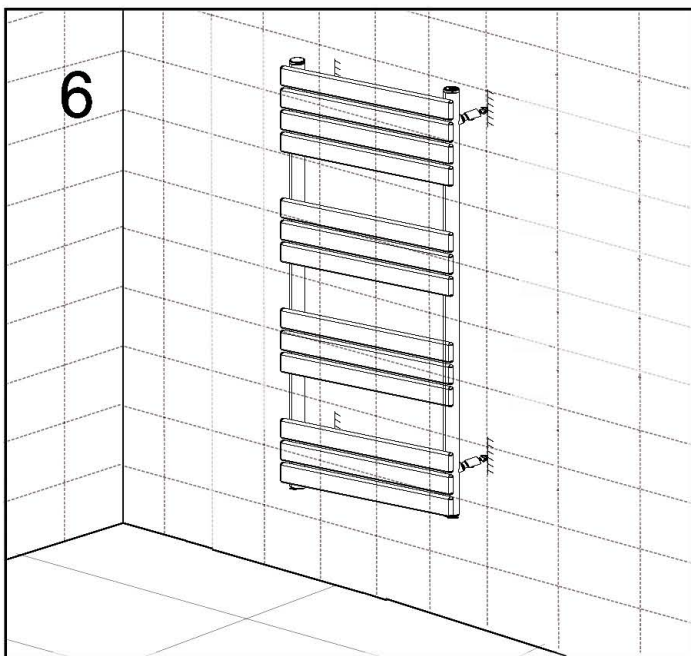

After installation . . .

- Use a screwdriver to open the air vent, open the valve and let the water rush into the towel warmer. Check all connections for leaks.
- Once water overflows from the air vent, there is no air in the tube.
- Use a screwdriver to close the air vent, turn on the valve and the towel warmer is ready for use.

After care . . .

- Classic towel warmers are made from steel with chrome plating, and should not be cleaned with corrosive or scouring cleaning agents.

Please note . . .

· This product can only be used at $PN \leq 0.3 \text{ MPa}$ ($10\text{g/cm}^2, 3\text{Bar}$), It should only be filled with water, and at a temperature below 100°C (212°F). See table below for installation requirements.

If the temperature exceeds 48°C (or 120°F), please install a warning sign near the product to avoid burning and scolding accidents.

Fill ³/₄ Full	Pressure	Temperature	Comments
water only	$PN \leq 0.3\text{Mpa}$	$0^\circ \text{C} < t \leq 100^\circ\text{C}$	If ambient temperature drops below 1°C, drain out the water to prevent freezing.