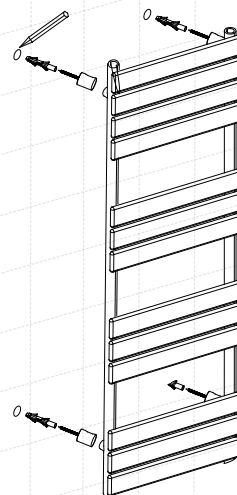

Towel Rail Installation

- review instructions carefully before installation
- installation should be completed by a suitably qualified person
- please dispose of packaging in a responsible manner

tools required

	Blanking Plug	1
	Air Vent Plug	1
	Masonry Wall Plug	4
	long Screw	4
	Spacer	4
	Wall Support	4
	M5X12 Cross Screw	4
	M6X25 Cross Screw	4

1

Apply PTFE tape(not supplied) to the blanking plug and insert them into the top left threaded holes.
Apply PTFE tape(not supplied) to air vent plug and insert them into the top right threaded holes.

2

3

After installation . . .

- Use a screwdriver to open the air vent, open the valve and let the water rush into the towel warmer. Check all connections for leaks.
- Once water overflows from the air vent, there is no air in the tube.
- Use a screwdriver to close the air vent, turn on the valve and the towel warmer is ready for use.