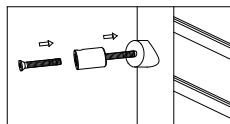

Towel Rail Installation

- review instructions carefully before installation
- installation should be completed by a suitably qualified person
- please dispose of packaging in a responsible manner

tools required

	Blanking Plug	1
	Air Vent Plug	1
	Masonry Wall Plug	4
	long Screw	4
	Spacer	4
	Wall Support	4
	M5X12 Cross Screw	4
	M6X25 Cross Screw	4

1

Apply PTFE tape(not supplied) to the blanking plug and insert them into the top left threaded holes.
Apply PTFE tape(not supplied) to air vent plug and insert them into the top right threaded holes.

2

3