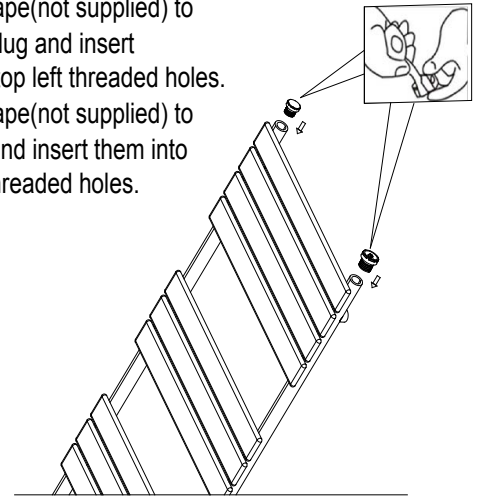

Towel Rail Installation

- review instructions carefully before installation
- installation should be completed by a suitably qualified person
- please dispose of packaging in a responsible manner

tools required

	Blanking Plug	1
	Air Vent Plug	1
	Masonry Wall Plug	4
	long Screw	4
	Spacer	4
	Wall Support	4
	M5X12 Cross Screw	4
	M6X25 Cross Screw	4

1

Apply PTFE tape(not supplied) to the blanking plug and insert them into the top left threaded holes.
Apply PTFE tape(not supplied) to air vent plug and insert them into the top right threaded holes.

2

3

After installation . . .

- Use a screwdriver to open the air vent, open the valve and let the water rush into the towel warmer. Check all connections for leaks.
- Once water overflows from the air vent, there is no air in the tube.
- Use a screwdriver to close the air vent, turn on the valve and the towel warmer is ready for use.