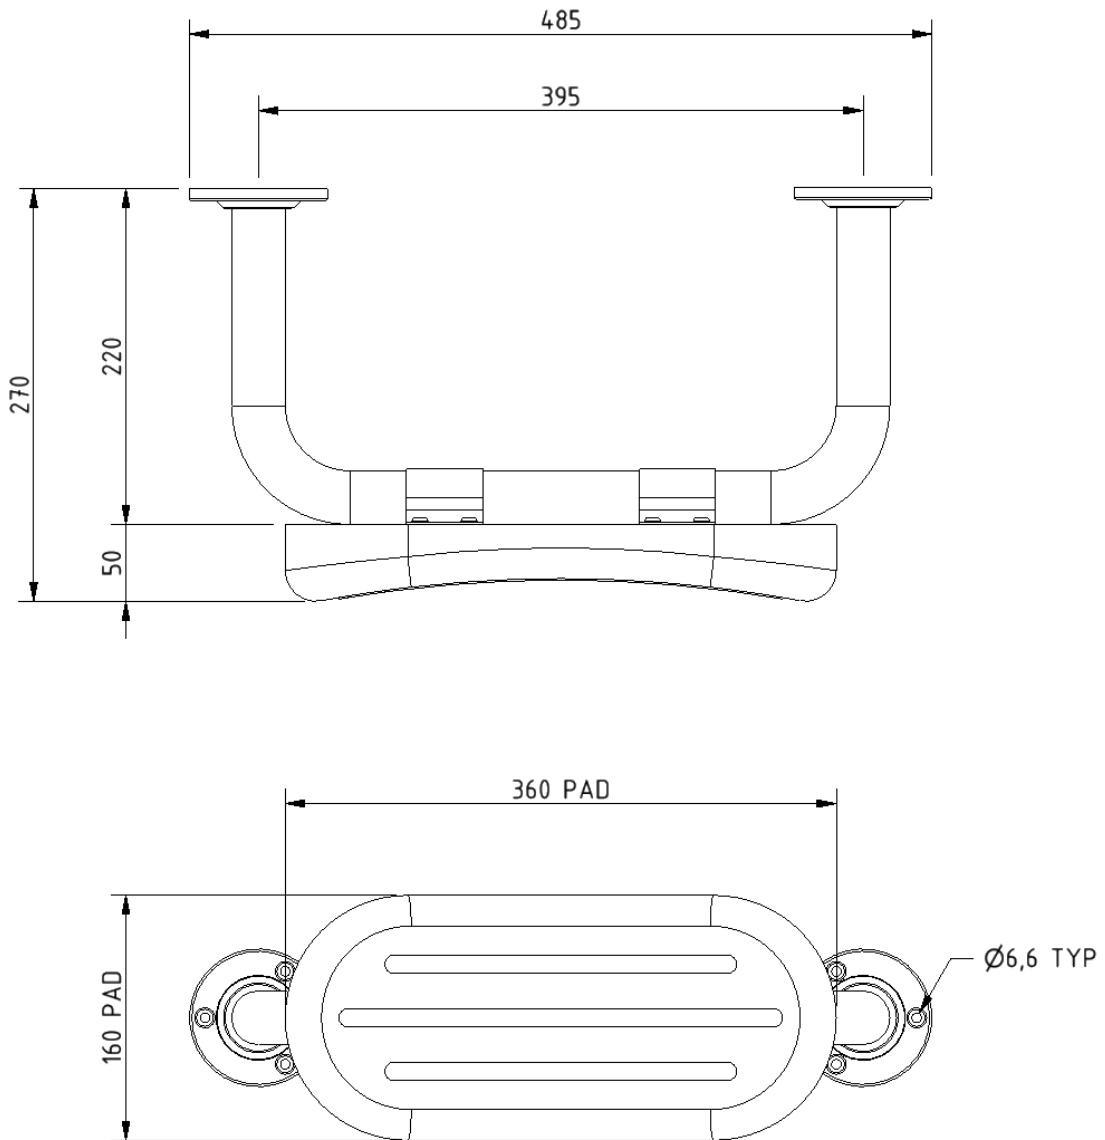

Steel back rest with white pad, 270mm projection

Product details
Warranty: 2 years

Max load: N/A

Doc M compliant: Yes

Suitable for wet areas: No

Features

- Complies with Part M of the Building Regulations
- Robust steel construction
- Durable wipe clean polyurethane pad
- Closed cell polyurethane construction for maximum hygiene and comfort
- Saddle clips for fixing pad to rail

Finish options
Powder Coated

DB
Dark Blue (RAL 5011)

DG
Dark Grey (RAL 7016)

GY
Grey (RAL 7005)

WH
White (RAL 9016)

Product description

Back rest rail with white pad, steel, 270mm projection, exposed fixings

Product code

BR-270/**

Replace ** with 2-character short code for chosen finish (Powder Coated).
e.g., BR-270/DB

Dimensions (mm)

Fitzroy of London may occasionally need to change specification of products and/or kit contents and reserves the right to do so. We strive to keep our documentation up to date; however, we cannot guarantee this. We accept no liability for any information given on this data sheet.