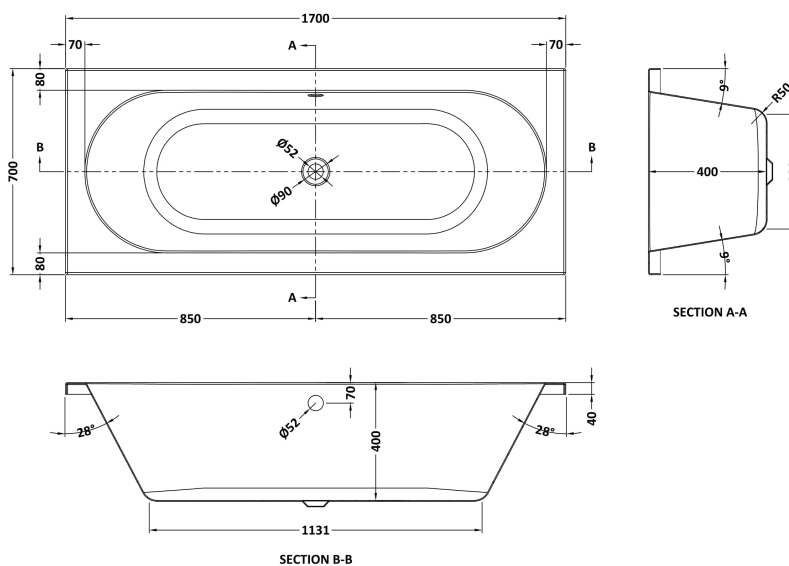

**Sales Code:** BDE009

**Description:** Round De Bath & Leg Set 1700X700 El

**Product Dimensions**

Length (mm):	1700
Width (mm):	700
Depth (mm):	400
Nett Weight (kg):	27

**Packaging Dimensions**

Length (mm):	1770
Width (mm):	710
Depth (mm):	440
Gross Weight (kg):	27

**Packaging Data**

Box Colour:	Brown Cardboard Sleeve
Box Qty:	1
Label Size:	100 x 50
Label Colour:	White Label
Label Qty:	2

**Outer Box Dimensions (If Applicable)**

Length (mm):	
Width (mm):	
Height (mm):	
Gross Weight (kg):	
Barcode:	5055369060887

**Product Details**

Country of Origin:	Egypt
Fitting Instruction:	No
Certification:	FSC: CE & UKCA:
Material Colour Reference:	European White
Product Material:	Acrylic With Eternalite
Material Thickness:	4mm
Volume (Ltr):	177L
Displaced Capacity:	107L
Leg Set Included:	Legset Included
Waste Included:	Waste Not Included
Drilled/Undrilled:	Undrilled For Taps
Includes Grips:	No Grips Supplied
Embossed:	No
No of Tapholes:	None
Anti-Slip:	No