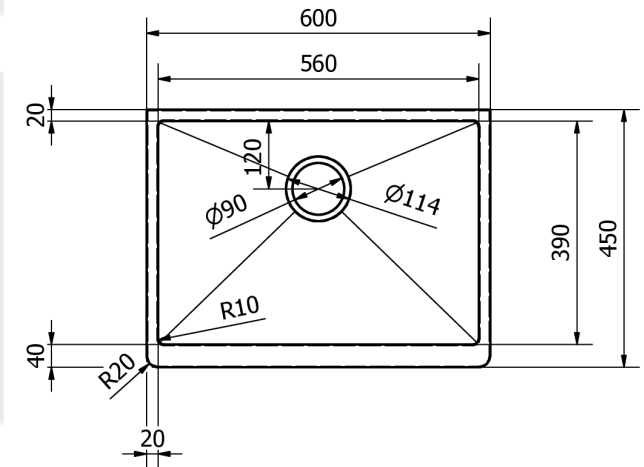

## PDT-000024

**Excel 1 Bowl Belfast Style Sink & Waste -  
Oversize: 600x450x220mm - Gold Finish**

### Specification

Material Thickness	1.5mm
Number of Bowls:	1
Bowl	Single
Suitable for a waste disposer	Yes
Antibacterial Coating	Yes
Scratch Resistant	Yes
Wastes and overflows included	Waste included. Basin has no overflow.
Tap Hole provided	No
Minimum Cabinet Size:	600mm
Main Bowl Capacity	43L Approx.
Heat Resistance	200°C
Waste Size	90mm
Bowl Shape	Rectangle
Surface treatment	Brushed
Finish	Brushed Satin
Height (mm)	220
Width (mm)	600
Length / Depth (mm)	450
SKU CAT No:	3
Category	Kitchens
Sub Category	Kitchen Sinks
Product Weight (KG)	12.9
Carton Quantity (Pcs)	1
EAN:	5010000024000