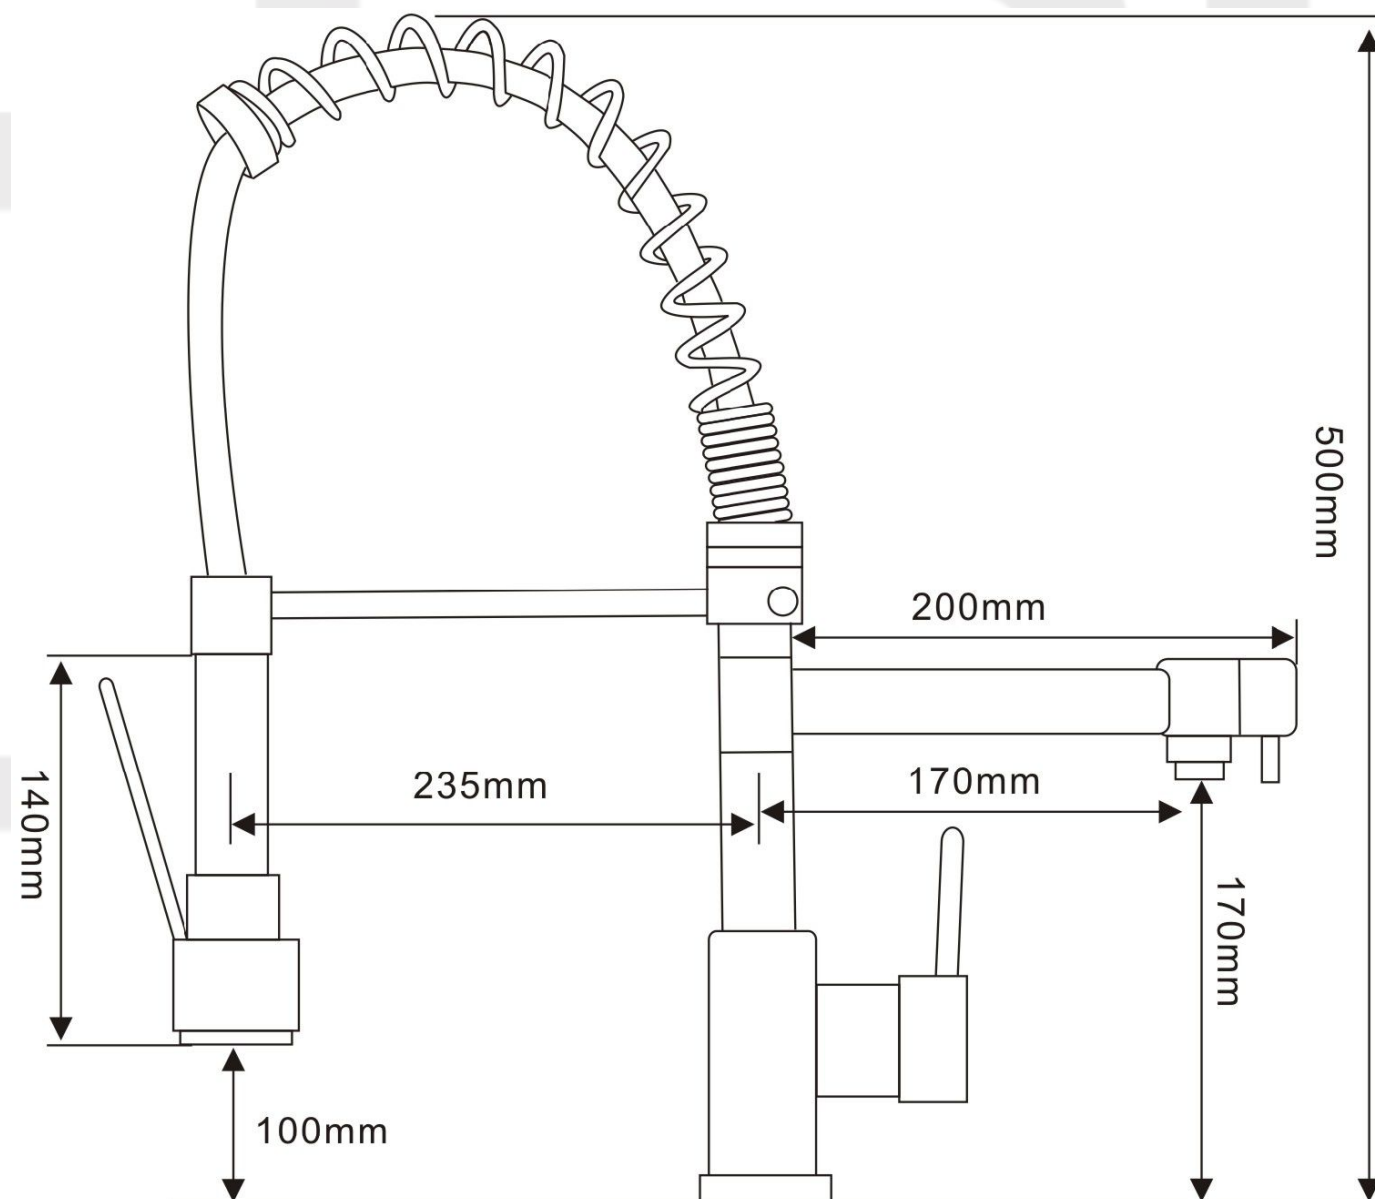

### Specification

Waste Included:	No
Tap Tails Included:	Yes
Style:	Contemporary
Minimum Working Pressure:	1
Maximum Working Pressure:	5
Cartridge Type:	35mm Cartridge
Thermostat Cartridge Type:	n/a
Flow Type:	Single Flow
Number of Tap Holes Required:	1
Handle Type:	Lever
Swivel Spout:	Yes
Inlet Connection:	1/2" BSP Flexible Tails
Tap Hole Diameter:	35mm
Height (mm):	500
Width (mm):	445
Length / Depth (mm):	52
SKU CAT No:	3
Category:	Kitchens
Sub Category:	Kitchen Taps
Product Weight (KG):	2.4
Carton Quantity (Pcs):	5
EAN:	5010000010003
Supply:	Suitable for most plumbing systems, preferably balanced