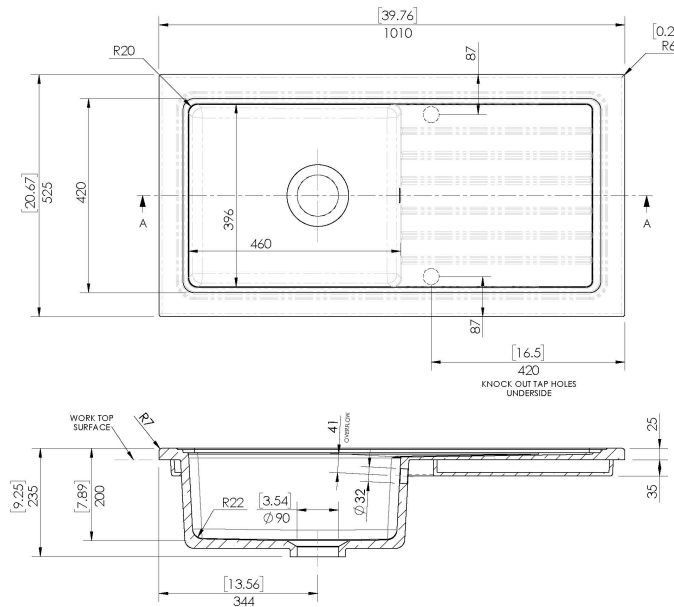

Sales Code: CT41T1010

Description: Counter Top Sink Single Bowl 1010X525

### Product Dimensions

Height (mm):	235
Width (mm):	1010
Depth (mm):	525
Nett Weight (kg):	29.5

### Packaging Dimensions

Height (mm):	250
Width (mm):	1030
Depth (mm):	540
Gross Weight (kg):	30

### Outer Box Dimensions (If Applicable)

Height (mm):	
Width (mm):	
Depth (mm):	
Gross Weight (kg):	
Barcode:	5056678434956