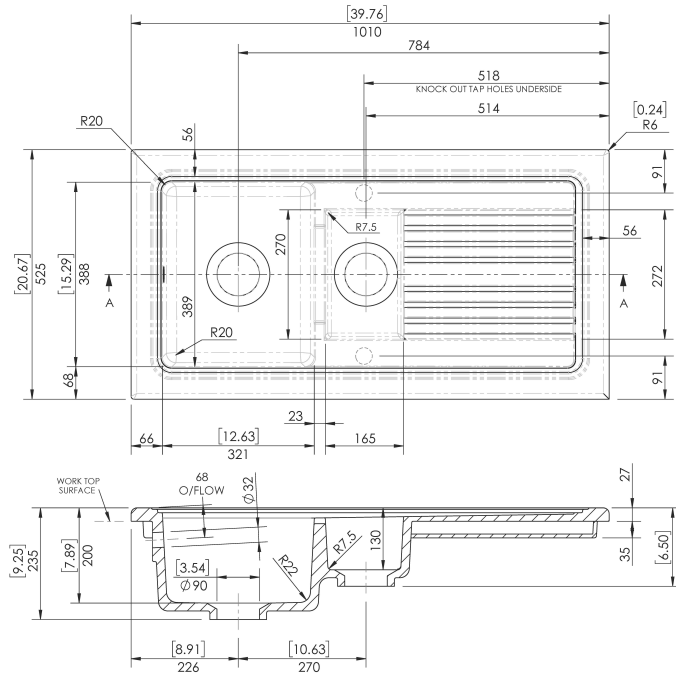

Sales Code: CT415T1000

Description: Counter Top Sink 1.5 Bowl 1010X525

Product Dimensions

Height (mm):	235
Width (mm):	1010
Depth (mm):	525
Nett Weight (kg):	27.5

Packaging Dimensions

Height (mm):	250
Width (mm):	1030
Depth (mm):	540
Gross Weight (kg):	28

Packaging Data

Box Colour:	Brown Cardboard Box
Box Qty:	1
Label Size:	100 x 50
Label Colour:	White Label
Label Qty:	2

Outer Box Dimensions (If Applicable)

Height (mm):	
Width (mm):	
Depth (mm):	
Gross Weight (kg):	
Barcode:	5056678434963

Product Details

Country of Origin:	Utd.Arab.Emir.
Fitting Instruction:	No
Certification: CE & UKCA:	WRAS: WRAS No:
Product Material:	
Fixing Supplied:	

Pans/Bidets: Trap Style: Includes Seat:

Seats: Seat Type: Material:
Function: Hinge Type:
Hinge Material:

Cisterns: Operating Type: Fittings:
Lever Type:

Basins: Tap Hole: Chain Stay Hole:
Template: Waste Type Req:
Overflow Inc: Overflow Cover:
Inner Bowl Depth (mm): 200