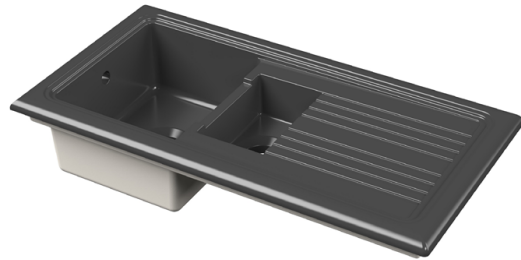

Sales Code: CT415T1000

Description: Counter Top Sink 1.5 Bowl 1010X525

Product Dimensions

Height (mm):	235
Width (mm):	1010
Depth (mm):	525
Nett Weight (kg):	27.5

Packaging Dimensions

Height (mm):	250
Width (mm):	1030
Depth (mm):	540
Gross Weight (kg):	28

Packaging Data

Box Colour:	Brown Cardboard Box
Box Qty:	1
Label Size:	100 x 50
Label Colour:	White Label
Label Qty:	2

Outer Box Dimensions (If Applicable)

Height (mm):	
Width (mm):	
Depth (mm):	
Gross Weight (kg):	
Barcode:	5056678434963