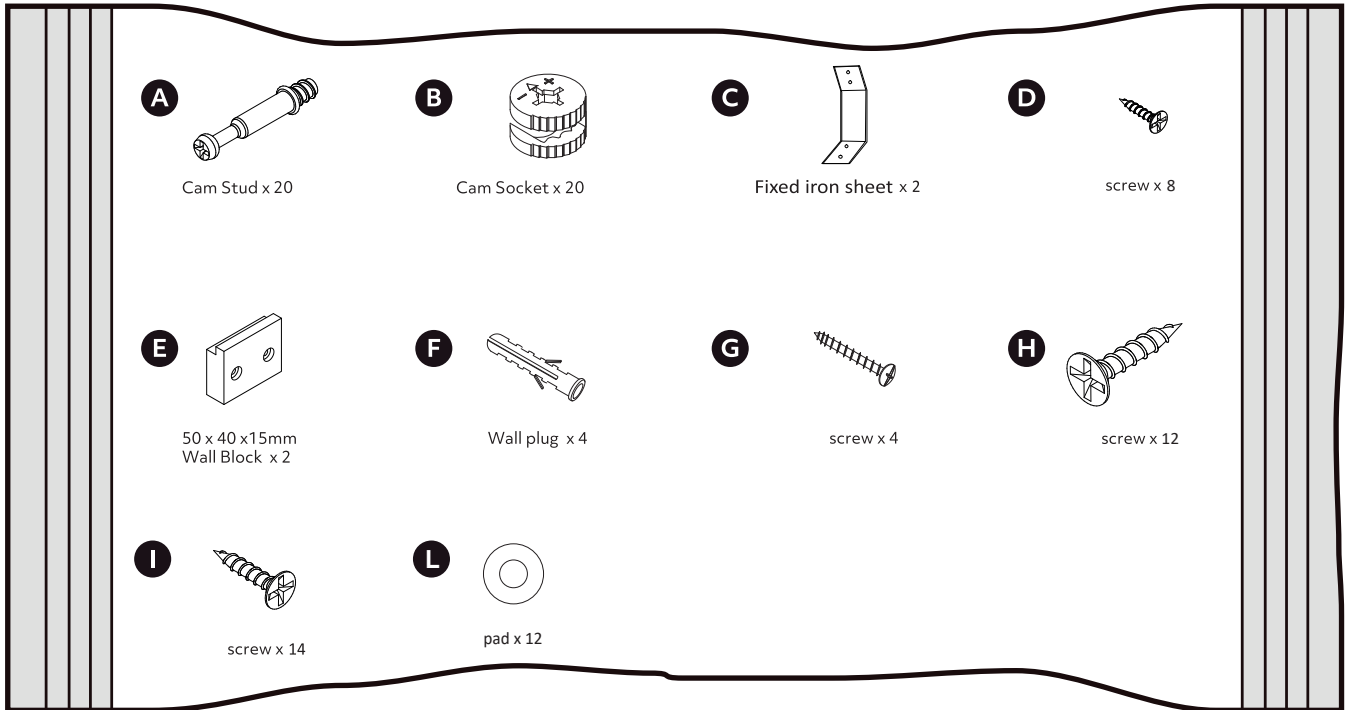

Instruction Manual

Adjustable Radiator Cover

Assembly instructions- Please keep for future reference

2PWRADC016

2PWRADC016A

Panels

 ② x1 850*205*24mm	 ③ x4 540*94*12mm
 ④ x1 800*105*12mm	 ⑤ x1 800*105*12mm
 ⑥ x2 540*464*5mm	 ⑦ x1 800*160*12mm
 ⑧ x1 800*160*12mm	 ⑨ x1 691*190*12mm
 ⑩ x1 691*190*12mm	 ⑪ x1 850*628*12mm