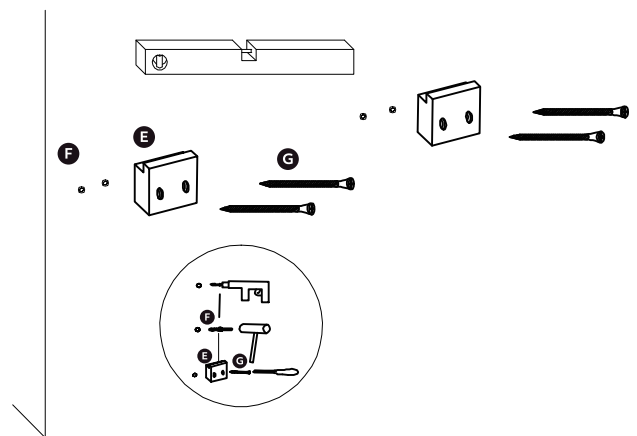

Instruction Manual

Adjustable Radiator Cover

Assembly instructions- Please keep for future reference

2PWRADC016

2PWRADC016A

Panels

 ② x1 850*205*24mm	 ③ x4 540*94*12mm
 ④ x1 800*105*12mm	 ⑤ x1 800*105*12mm
 ⑥ x2 540*464*5mm	 ⑦ x1 800*160*12mm
 ⑧ x1 800*160*12mm	 ⑨ x1 691*190*12mm
 ⑩ x1 691*190*12mm	 ⑪ x1 850*628*12mm

1

2

3

4

5

6

7

8