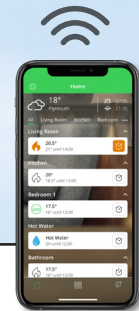

Wiser Hub^R
The Hub^R is the brains of the operation and connects to the boiler. There is a Hub^R included in every thermostat kit.

NEW Underfloor Heating Controller
Now you can control water based underfloor heating.

Smart Home Integration
Wiser works via voice activation and integrates with IFTTT to provide enhanced smart capabilities.

NEW Electrical Heat Switch

Control electric towel rails and radiators.

NEW Electrical Heat Switch

Control electric underfloor heating.

Room Thermostat
Provides central smart control.

App Control
The Wiser Home app allows you to control your heating from anywhere in the world.

Wiser. Taking care of your world.