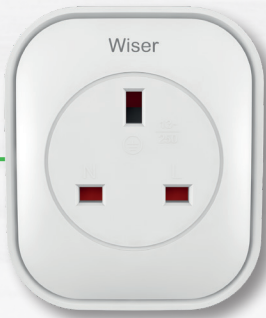

"Alexa, turn on the lamp in the lounge"