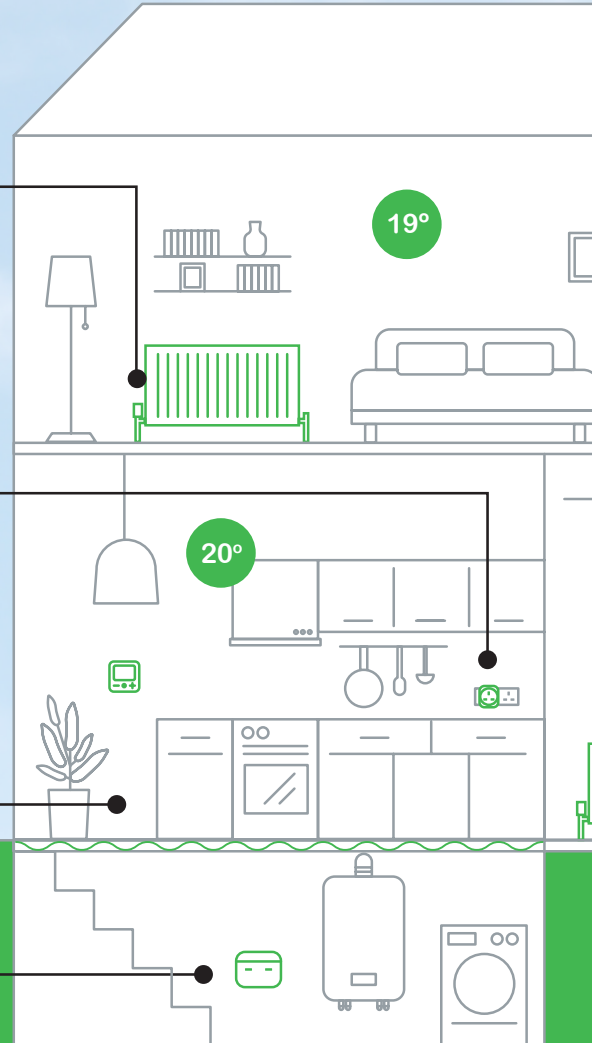

The Wiser Home

When your home is your castle, we've made it simple to see what a Wiser home can do for you, room-by-room.

The Wiser Cloud
The Wiser Cloud offers enhanced security and stability.

Radiator Thermostat
Set independent time and temperature schedules in each room.

Smart Plug
Control electrical appliances and boost signal strength.

Wiser Hub^R
The Hub^R is the brains of the operation and connects to the boiler. There is a Hub^R included in every thermostat kit.

NEW Underfloor Heating Controller
Now you can control water based underfloor heating.