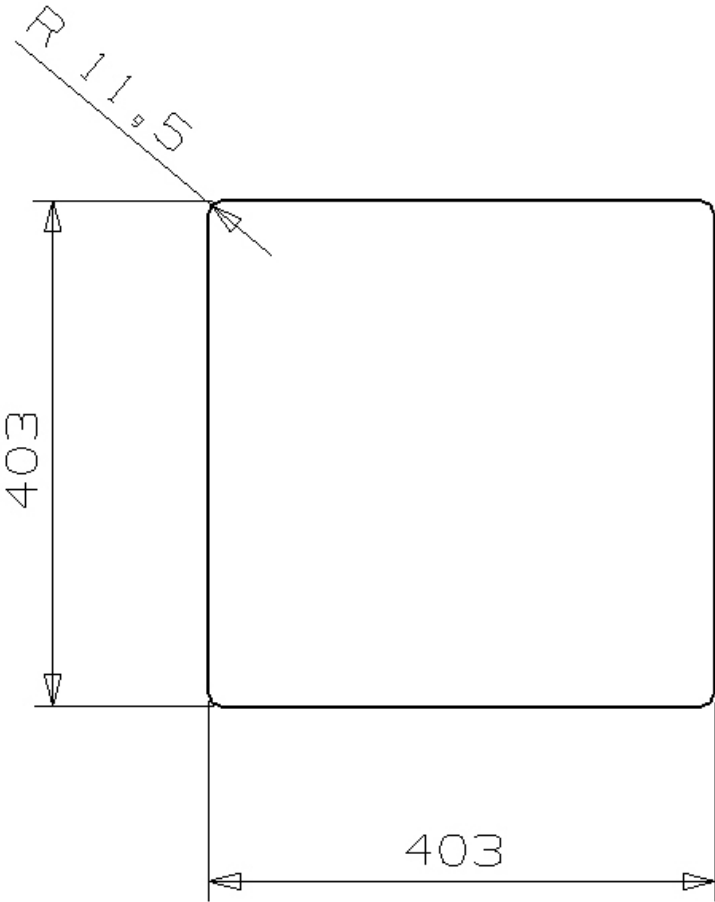

**Cut Out Guide for
Undermount Installation
for TEXAS 40X40 L Sink**

Check out our full range of Kitchen Products

Kitchen Sinks

Stainless Steel Kitchen Sinks

Granite Composite Kitchen Sinks

Glass Kitchen Sinks