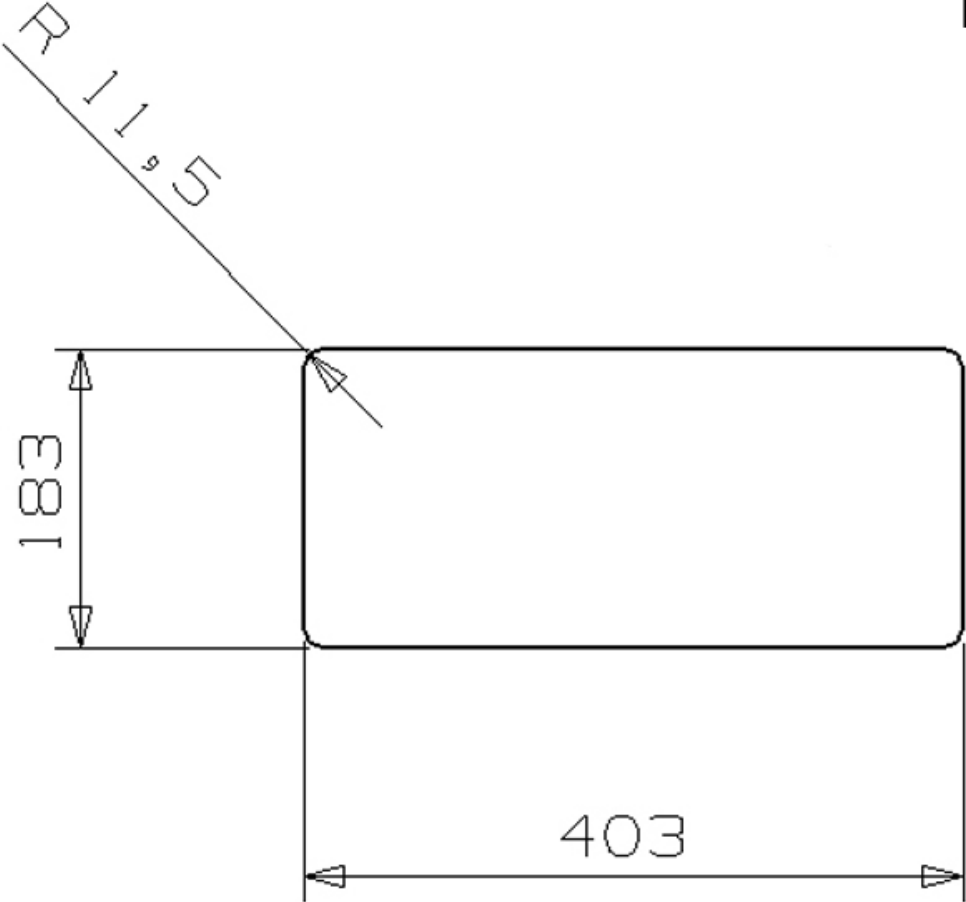

**Cut Out Guide for
Undermount Installation for
TEXAS 18X40 L Sink**

Check out our full range of Kitchen Products

Kitchen Sinks

Stainless Steel Kitchen Sinks

Granite Composite Kitchen Sinks

Glass Kitchen Sinks