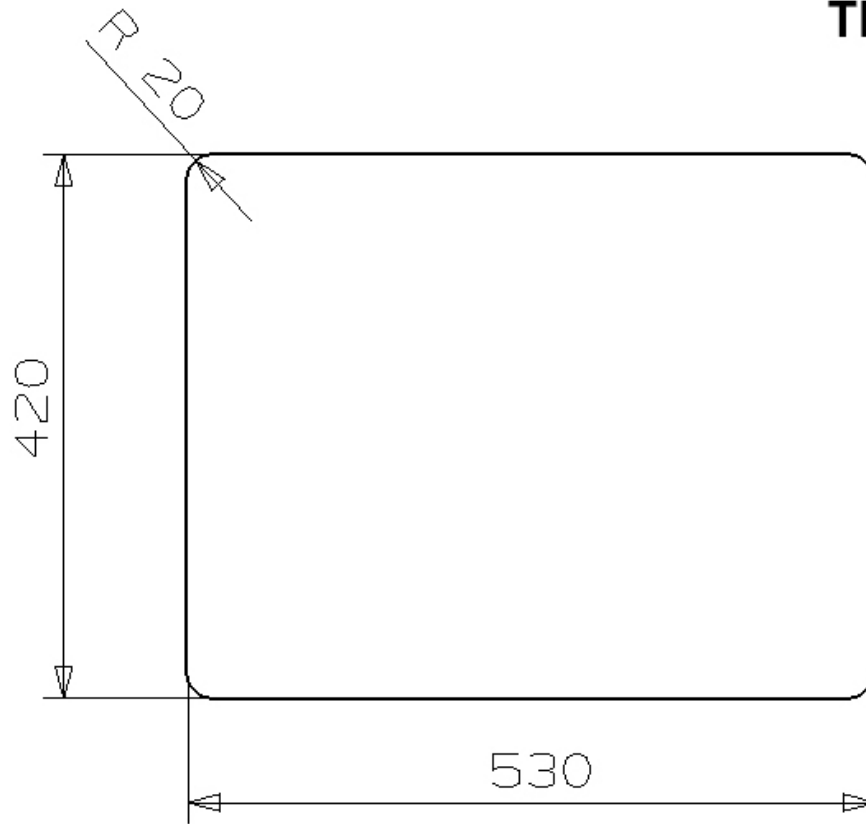

**Cut Out Guide for  
Inset Installation for  
TEXAS 18X40+30X40 L Sink**