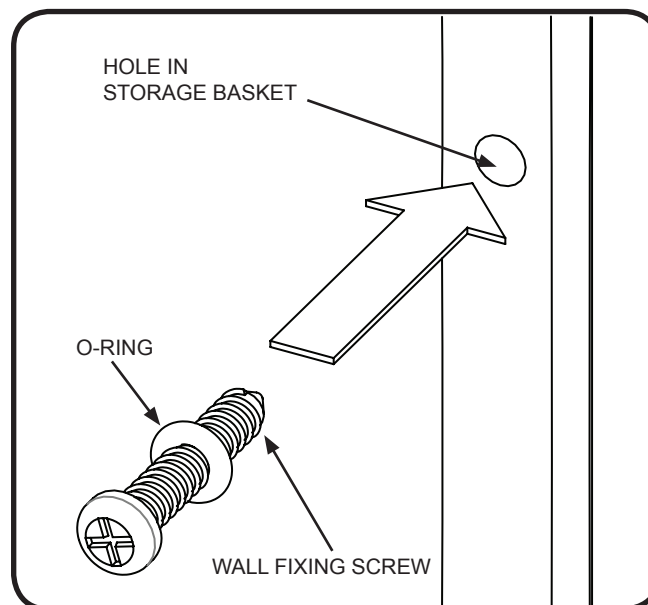

Fitting Instructions

1. Select position of the product on the wall and mark through the fixing holes, ensuring that where applicable the product is level.
2. Remove the product. Using a 6mm masonry drill, drill the holes in the marked positions to a depth of 30mm. If drilling through tiles, please pre-drill using a ceramic drill bit.
3. Insert the wall plugs to the surface of the wall. If fitting to a tiled surface, the wall plugs should be inserted below the surface of the tile to avoid cracking.
4. Place an o-ring over each wall fixing screw, this is to prevent the screw head from damaging the rust resistant finish when the product is fitted to the wall. Fig 1.
5. Insert the screw(s) through the holes on the product and screw into the wall plug(s). Do not over tighten as cracking of the tiles could occur.

FIG 1

5-year Anti-corrosion Guarantee

This product is guaranteed against corrosion for 5 years. Please retain a copy of your receipt which must be presented should a guarantee claim be necessary.

This guarantee covers corrosion under normal usage, when the product is installed, used and cleaned in accordance with these instructions. This guarantee does not cover corrosion resulting from damage to the protective coating due to the use of abrasive sponges or pads, abrasive cleaners, strong chemical cleaners or metal polish. In the unlikely event that corrosion should occur during the guarantee period we will replace the product.

For details of the other items in the Croydex range please visit our website: www.croydex.com

Croydex Limited, Central Way, Andover, Hampshire, SP10 5AW, UK

Tel: +44 (0) 1264 365881 Fax: +44 (0) 1264 356437

E-mail: info@croydex.co.uk