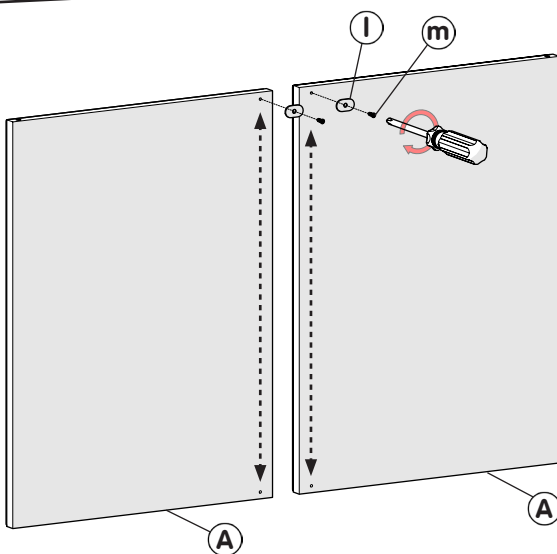

1a.

EN. Reversible

1b.

4.

Croydex, Central Way, Andover, Hampshire, SP10 5AW, UK

+44 (0) 1264 365881

+44 (0) 1264 356437

info@croydex.co.uk

www.croydex.com

CAB 112 R04