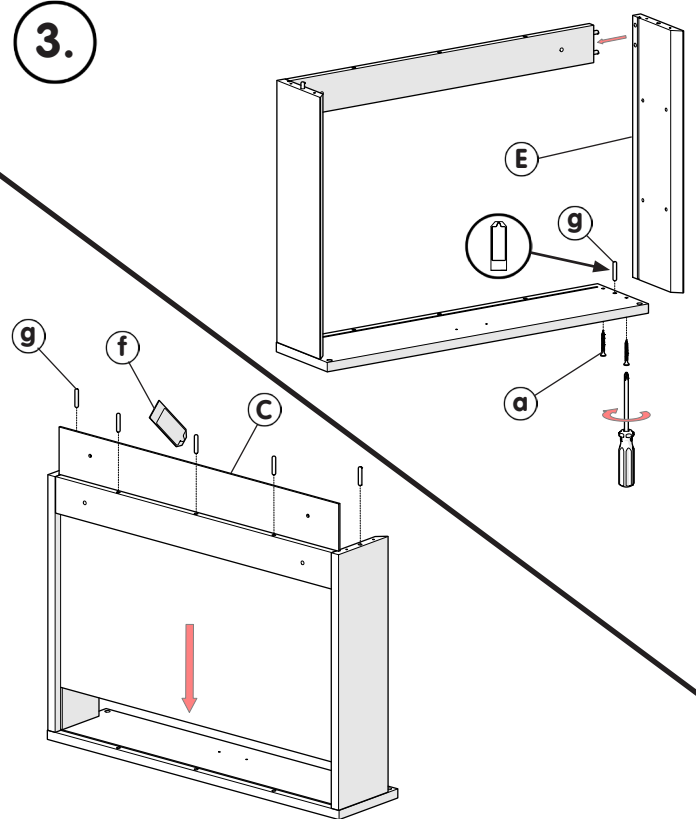

Croydex, Central Way, Andover, Hampshire, SP10 5AW, UK

+44 (0) 1264 356437

www.croydex.com

+44 (0) 1264 365881

info@croydex.co.uk

CAB 112 R04