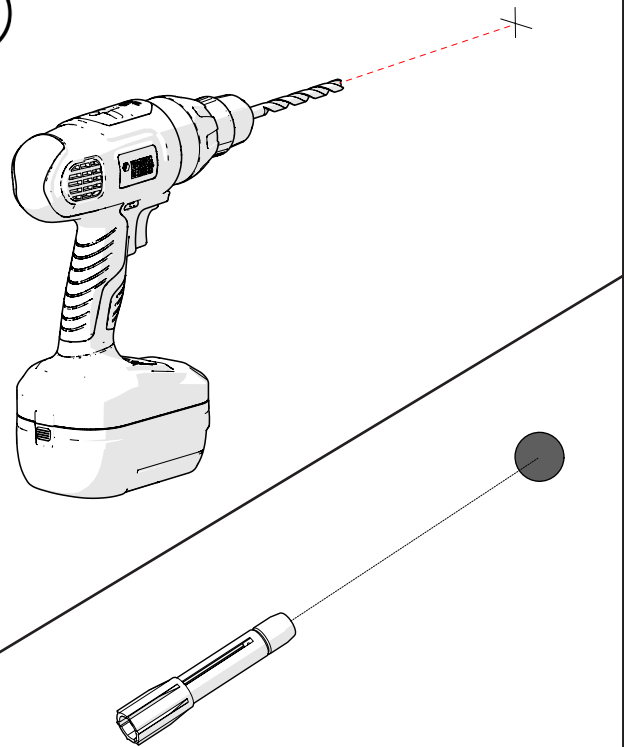

6.

7.

8.

9.

6.

Croydex, Central Way, Andover,
Hampshire, SP10 5AW, UK

+44 (0) 1264 356437

www.croydex.com

+44 (0) 1264 365881

info@croydex.co.uk

CAB 112 R04