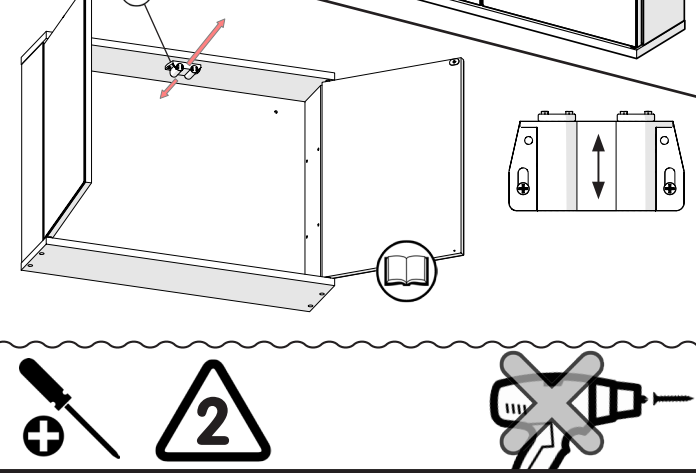

Croydex, Central Way, Andover, Hampshire, SP10 5AW, UK

+44 (0) 1264 356437

www.croydex.com

+44 (0) 1264 365881

info@croydex.co.uk

CAB 112 R04