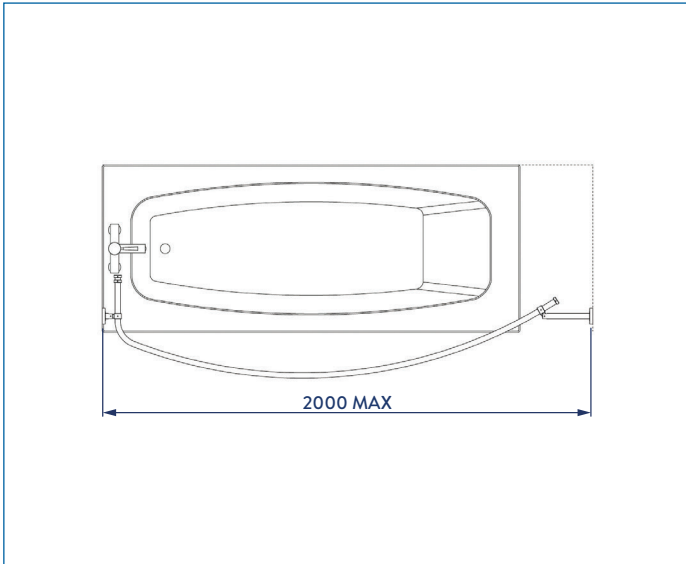

AD108341 LUXURY CURVED ROD

ILLUSTRATED

AD108341 Luxury Curved Rod

CONFIGURATIONS

MATERIAL

Aluminium

COLOURS

High Polish Chrome Plate

Bright anodised aluminium rod with chrome plated metal wall brackets.

A curved rod which holds the shower curtain away from the user creating extra showering space.

Prevents the curtain from clinging.

The 90 degree return ensures that water is contained in the bath.

Can be fitted within opposite walls for a straight run or on adjacent walls for an L-shaped configuration.

Compact design rod now supplied in two sections.

Maximum length 2000mm.

CARE AND MAINTENANCE

Clean surfaces with a damp cloth and wipe dry using a soft cloth.