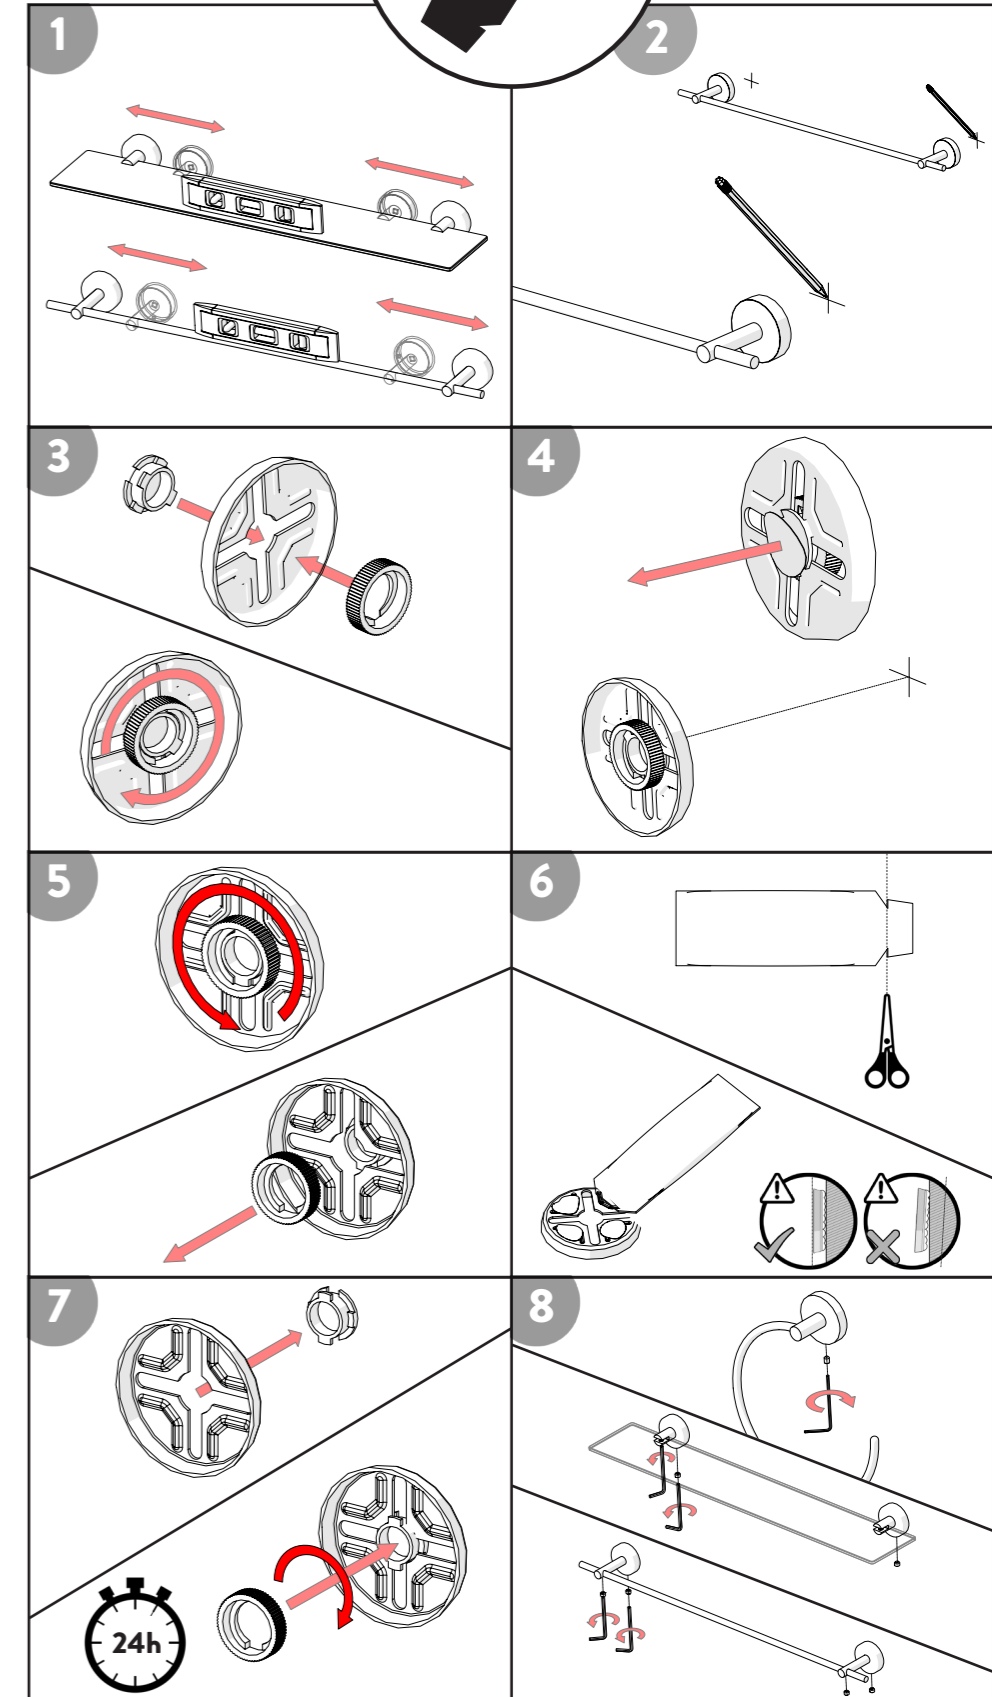

EN. When using existing holes.

EN. When drilling new holes.

EN. When using adhesive fixing method.

Croydex, Central Way, Andover, Hampshire, SP10 5AW, UK

+44 (0) 1264 365881

+44 (0) 1264 356437

info@croydex.co.uk

## FLEXI-FIX WALL MOUNTED ACCESSORIES