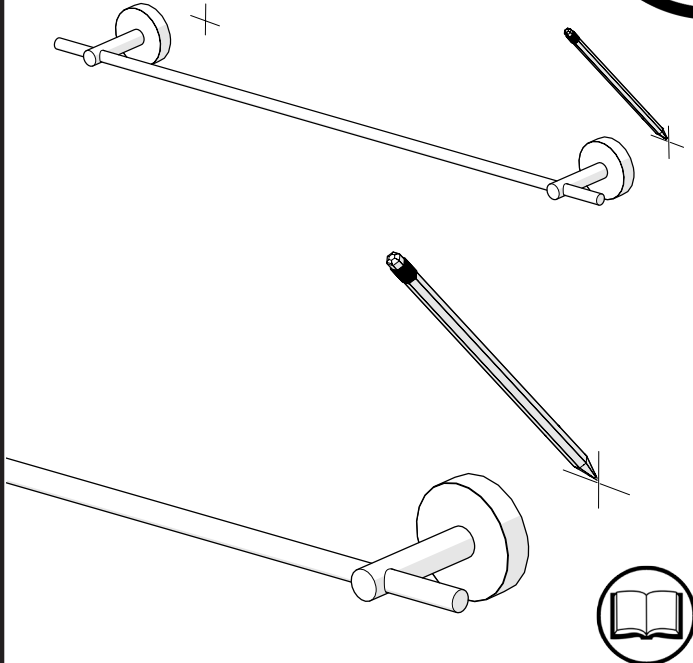

1.

2.

EN. Recommended Centres

3.

4.

8

Croydex, Central Way, Andover, Hampshire, SP10 5AW, UK

+44 (0) 1264 365881

+44 (0) 1264 356437

info@croydex.co.uk

www.croydex.com

WMA 109 R04