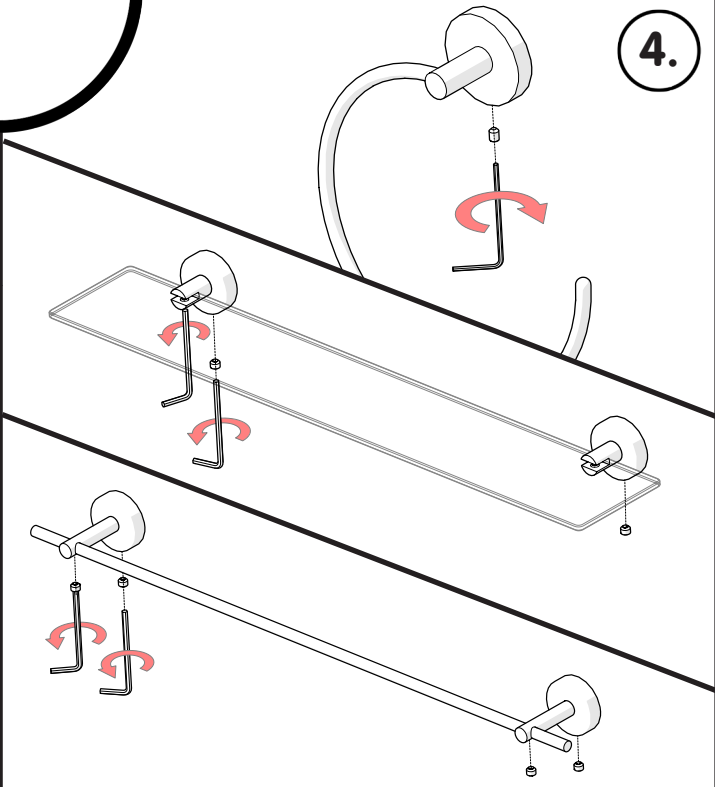

Croydex, Central Way, Andover, Hampshire, SP10 5AW, UK
 +44 (0) 1264 365881

+44 (0) 1264 356437
 info@croydex.co.uk
 www.croydex.com

WMA 109 R04