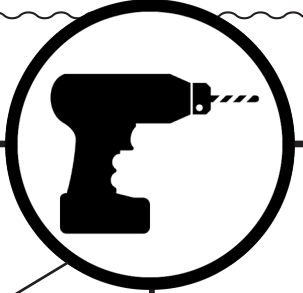

Croydex, Central Way, Andover, Hampshire, SP10 5AW, UK
 +44 (0) 1264 365881

+44 (0) 1264 356437
 info@croydex.co.uk
 www.croydex.com

WMA 109 R04