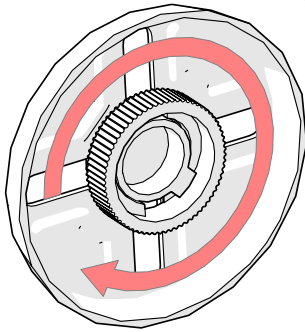

1.

2.

EN. Recommended Centres

3.

4.

8

Croydex, Central Way, Andover, Hampshire, SP10 5AW, UK

+44 (0) 1264 365881

+44 (0) 1264 356437

info@croydex.co.uk

www.croydex.com

WMA 109 R04