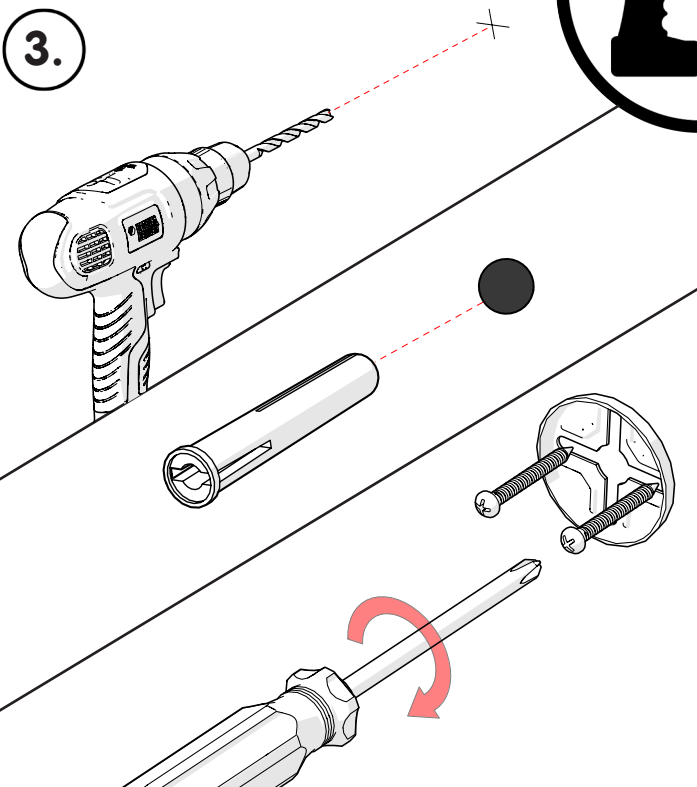

Croydex, Central Way, Andover, Hampshire, SP10 5AW, UK
 +44 (0) 1264 365881

+44 (0) 1264 356437
 info@croydex.co.uk
 www.croydex.com

WMA 109 R04