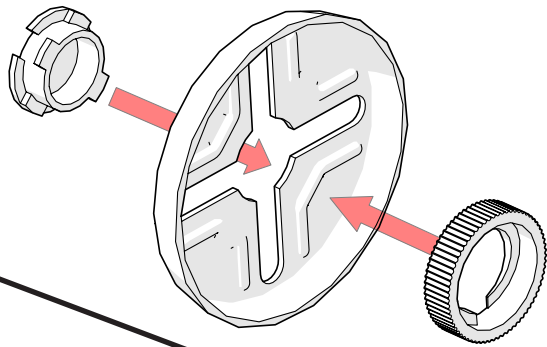

1.

2.

EN. Recommended Centres

3.

4.

8

Croydex, Central Way, Andover, Hampshire, SP10 5AW, UK

+44 (0) 1264 365881

+44 (0) 1264 356437

info@croydex.co.uk

www.croydex.com

WMA 109 R04