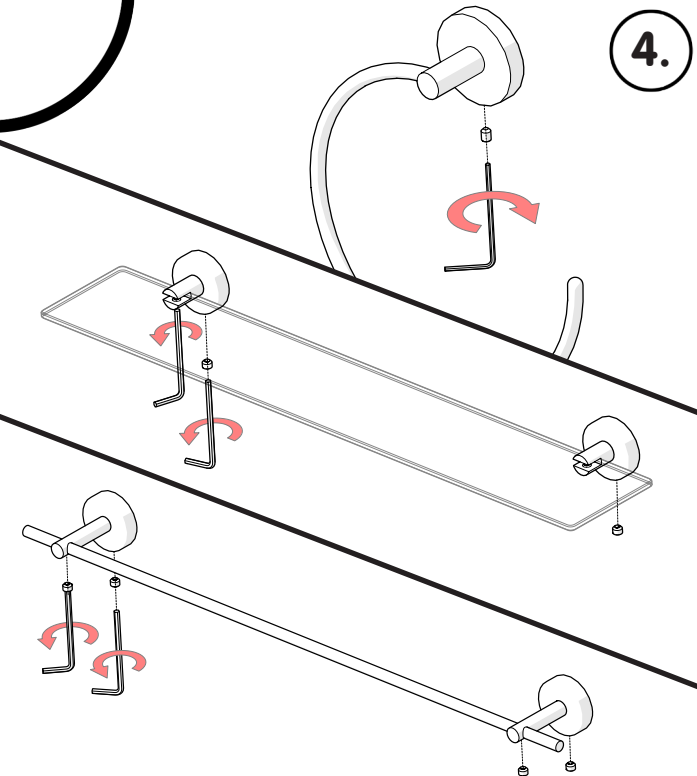

1.

2.

Max C. = 34mm
Min C. = 15mm

3.

EN. Recommended Centres

4.

6

 Croydex, Central Way, Andover, Hampshire, SP10 5AW, UK