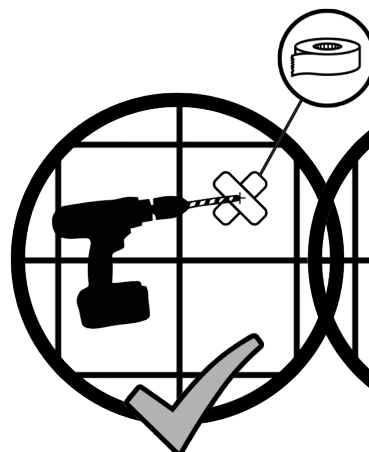

Flexi™ FIX

Screw or glue
Making it easier for you!

croydex
Think bathrooms

EN. Please read the information sheet before proceeding.

1

WMA 109 R04

For reference only

Parts may vary.
(Optional)

Warning! Please take special care.

Please read all of the information carefully and refer back when you see the numbered icons throughout instructions.

Safety and Care (EN)

- 1 Always take care when using power tools, particularly if there is any water in the working area.
- 2 When drilling into a tiled surface do not use a hammer drill.
- 3 Always use a drill bit that is suitable for the surface that is being drilled.
- 4 The wall plugs supplied are for use on solid walls only. For cavity walls or plasterboard use specialist fixings that are suitable for the type of wall construction.
- 5 To retain the best quality finish, clean product regularly with a soft damp cloth.
- 6 Do not use abrasive or chemical cleaners, as these may damage the product.
- 7 The maximum safe working load for the shelf is 2kg distributed evenly.
- 8 Redecoration may be required on some painted surfaces after removal.
- 9 Do not position glass products directly above a heat source.

x2 (x4)

x2 (x4)

x1

x1 (x2)

x1

x1

x1

EN. When using existing holes.