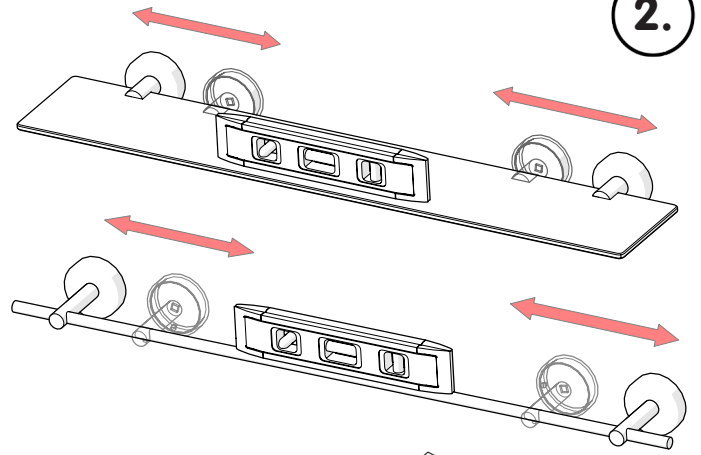

1.

2.

EN. Recommended Centres

3.

4.

8

Croydex, Central Way, Andover, Hampshire, SP10 5AW, UK

+44 (0) 1264 365881

+44 (0) 1264 356437

info@croydex.co.uk

www.croydex.com

WMA 109 R04