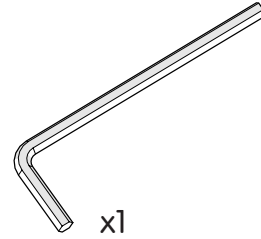

x2 (x4)

x2 (x4)

x1

x1 (x2)

x1

x1

x1

EN. When using existing holes.

1.

2.

Max C. = 34mm
Min C. = 15mm

3.

EN. Recommended Centres

4.

6

 Croydex, Central Way, Andover, Hampshire, SP10 5AW, UK