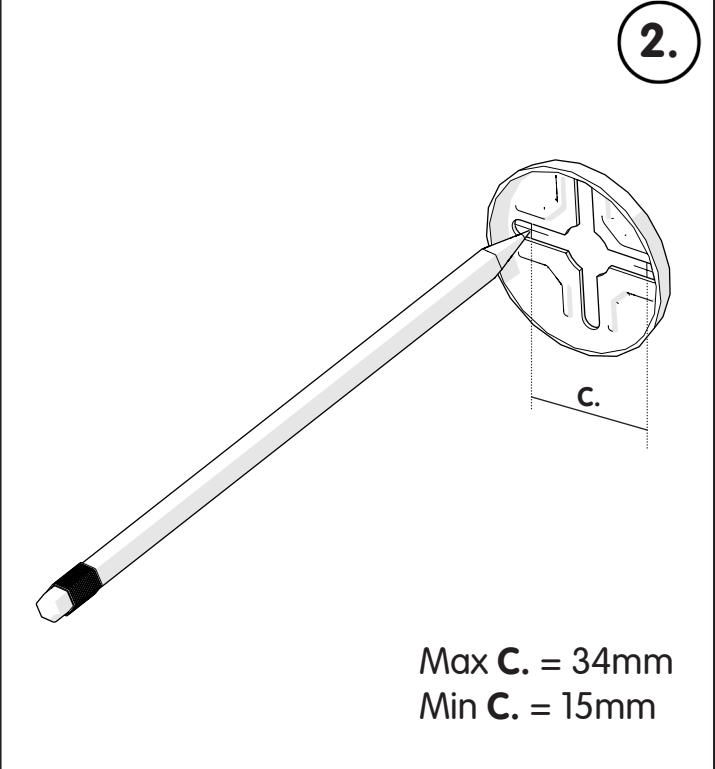

Croydex, Central Way, Andover, Hampshire, SP10 5AW, UK
 +44 (0) 1264 365881

+44 (0) 1264 356437
 info@croydex.co.uk
 www.croydex.com

WMA 109 R04