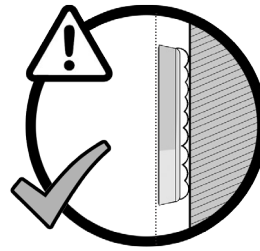

5.

6.

7.

8.

9

Croydex, Central Way, Andover, Hampshire, SP10 5AW, UK

+44 (0) 1264 365881

+44 (0) 1264 356437

info@croydex.co.uk

www.croydex.com

WMA 109 R04