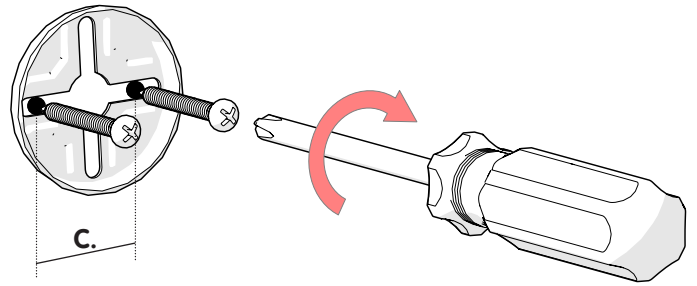

x2 (x4)

x2 (x4)

x1

x1 (x2)

x1

x1

x1

EN. When using existing holes.

EN. When drilling new holes.

EN. When using adhesive fixing method.

EN. The adhesive is suitable for use on most flat finished surfaces, such as gloss paint, tiles, polished stone, laminates and textured surfaces. **DO NOT USE ON DECORATIVE WALL PAPER FINISHES.** The adhesive is **NOT** suitable for unfinished materials such as brick, block-work, wood, emulsion paint, loose, flaky surfaces or surfaces contaminated with grease, wax or dust.

1.

2.

Max C. = 34mm
Min C. = 15mm

3.

EN. Recommended Centres

4.

6

 Croydex, Central Way, Andover, Hampshire, SP10 5AW, UK