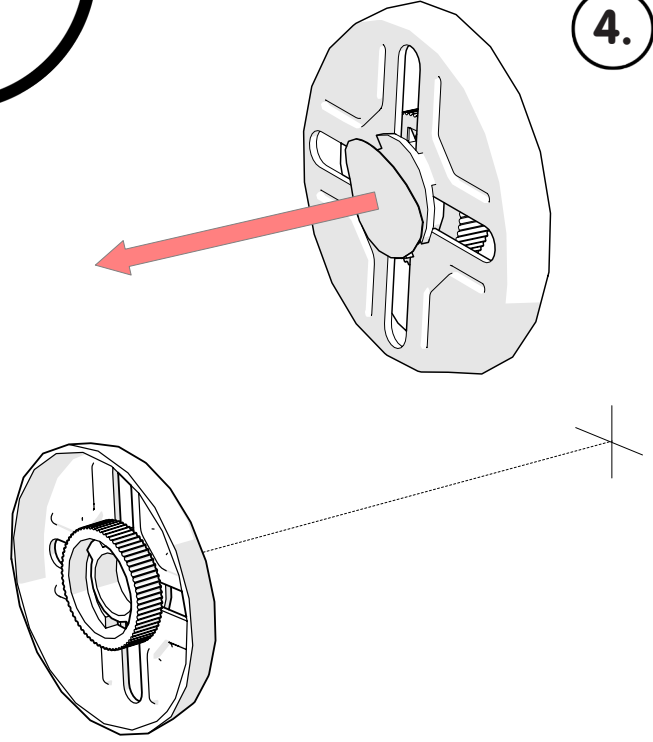

1.

2.

EN. Recommended Centres

3.

4.

8

Croydex, Central Way, Andover, Hampshire, SP10 5AW, UK

+44 (0) 1264 365881

+44 (0) 1264 356437

info@croydex.co.uk

www.croydex.com

WMA 109 R04