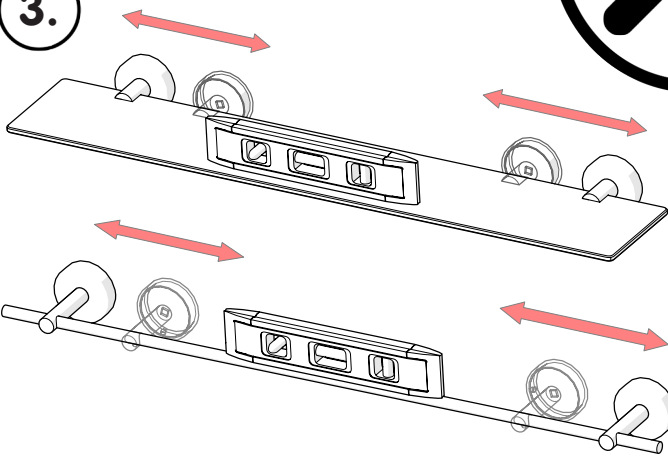

1.

2.

Max C. = 34mm
Min C. = 15mm

3.

EN. Recommended Centres

4.

6

 Croydex, Central Way, Andover, Hampshire, SP10 5AW, UK