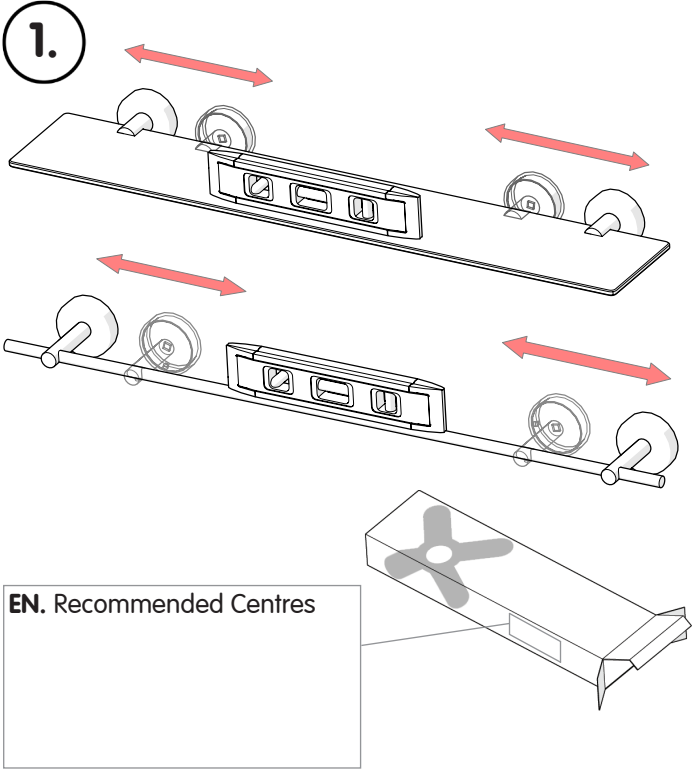

Croydex, Central Way, Andover, Hampshire, SP10 5AW, UK
 +44 (0) 1264 365881

+44 (0) 1264 356437
 info@croydex.co.uk
 www.croydex.com

WMA 109 R04