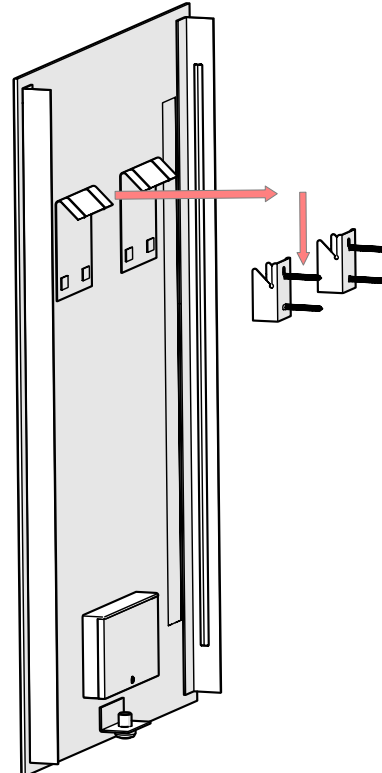

3.

4.

6mm

5.

6.

6.

Croydex, Central Way, Andover, Hampshire, SP10 5AW, UK

+44 (0) 1264 356437

www.croydex.com

+44 (0) 1264 365881

info@croydex.co.uk

MIR 033 R05