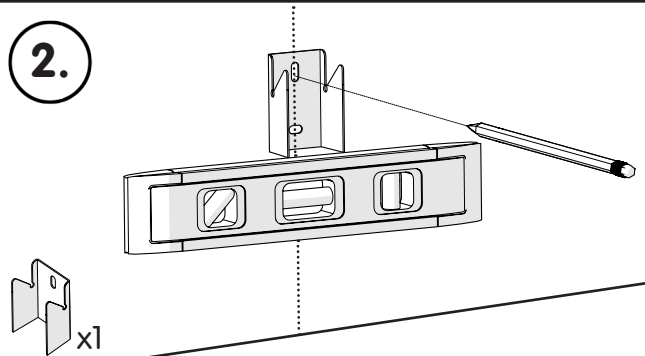

x2 (x4)

x2 (x4)

x1 (x2)

1.

2.

x1

x2

5.

Croydex, Central Way, Andover, Hampshire, SP10 5AW, UK

+44 (0) 1264 365881

+44 (0) 1264 356437

info@croydex.co.uk

www.croydex.com

MIR 033 R05