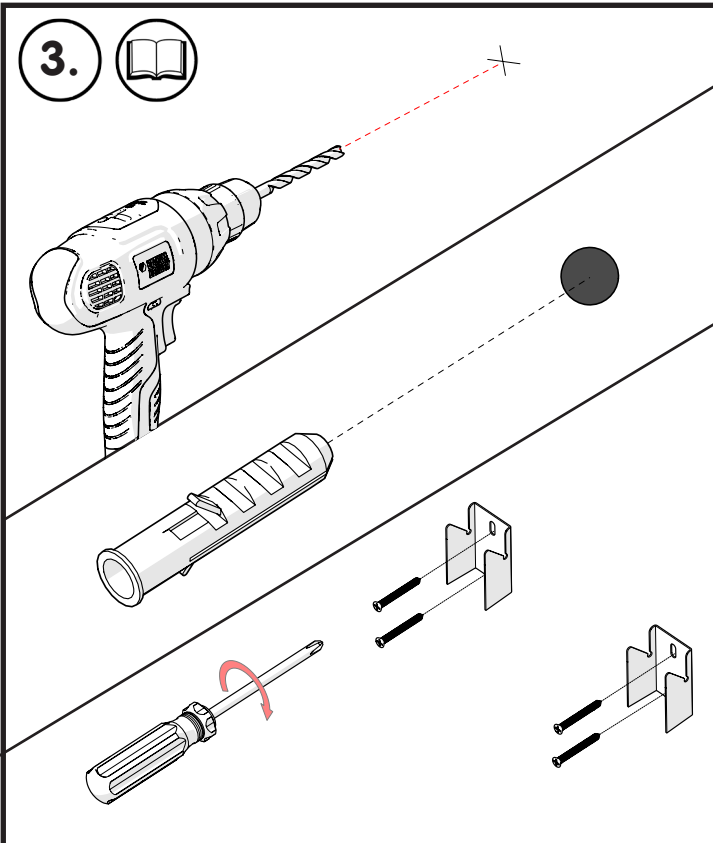

3.

4.

6mm

5.

6.

6.

Croydex, Central Way, Andover, Hampshire, SP10 5AW, UK

+44 (0) 1264 356437

www.croydex.com

+44 (0) 1264 365881

info@croydex.co.uk

MIR 033 R05