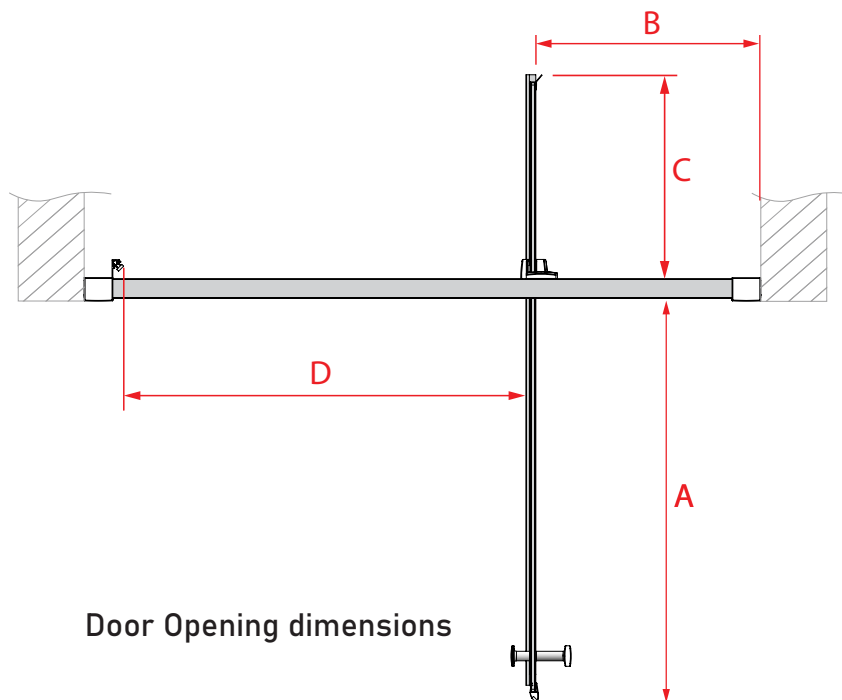

DOOR OPENING DIMENSIONS

Door Opening dimensions

CORAM PRODUCT CODE	DOOR SWING (A)	DISTANCE TO WALL (B)	PROTRUSION INTO ENCLOSURE (C)	DOOR OPENING (D)
P8PI70CUC	408	185	157	413
P8PI76CUC	438	215	187	443
P8PI80CUC	458	235	207	463
P8PI90CUC	508	285	257	513
P8PI10CUC	558	335	307	563

all dimensions are in mm