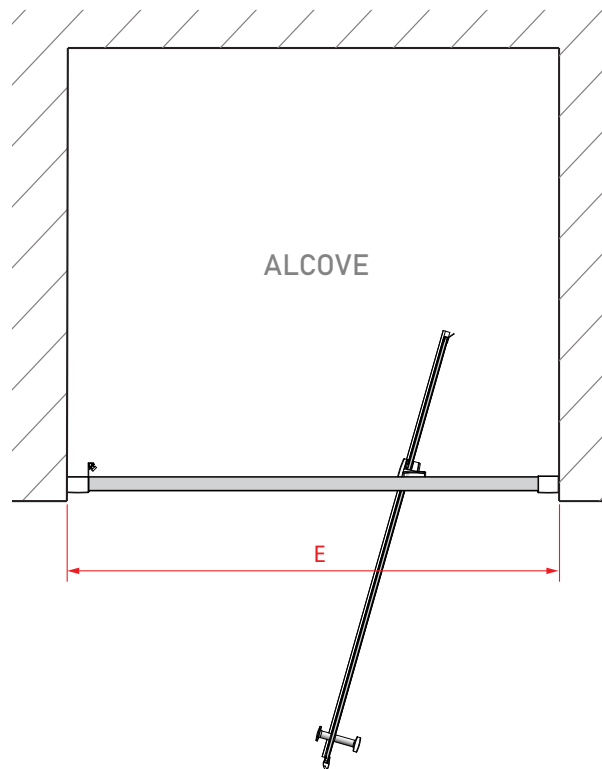

PIVOT DOOR ADJUSTMENT

Door Adjustment dimensions

PRODUCT CODE	OVERALL WIDTH (DOOR) (E)	ADJUSTMENT (DOOR)	AMOUNT OF ADJUSTMENT (PER END)
P8PI70CUC	700	655-695	20
P8PI76CUC	760	715-755	20
P8PI80CUC	800	755-795	20
P8PI90CUC	900	855-895	20
P8PI10CUC	1000	955-995	20