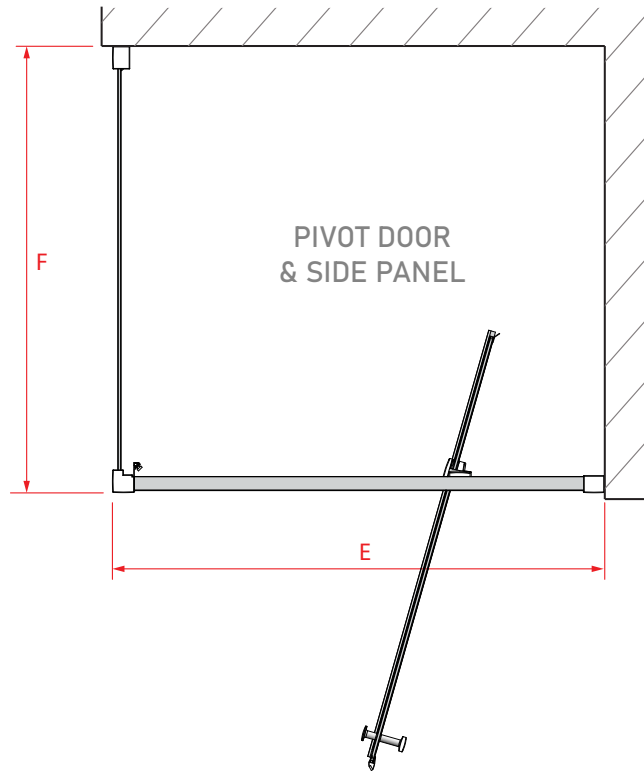

DOOR PRODUCT CODE	OVERALL WIDTH (E)	ADJUSTMENT (DOOR)	AMOUNT OF ADJUSTMENT	PANEL PRODUCT CODE	SIDE PANEL (F)	ADJUSTMENT (SIDE PANEL)	AMOUNT OF ADJUSTMENT
P8PI70CUC	700	655-695	20	P8SP70CUC	700	675-695	20
P8PI76CUC	760	715-755	20	P8SP76CUC	760	735-755	20
P8PI80CUC	800	755-795	20	P8SP80CUC	800	775-795	20
P8PI90CUC	900	855-895	20	P8SP90CUC	900	875-895	20
P8PI10CUC	1000	955-995	20	P8SP10CUC	1000	975-995	20
				P8SP12CUC	1200	1175-1195	20

all dimensions are in mm