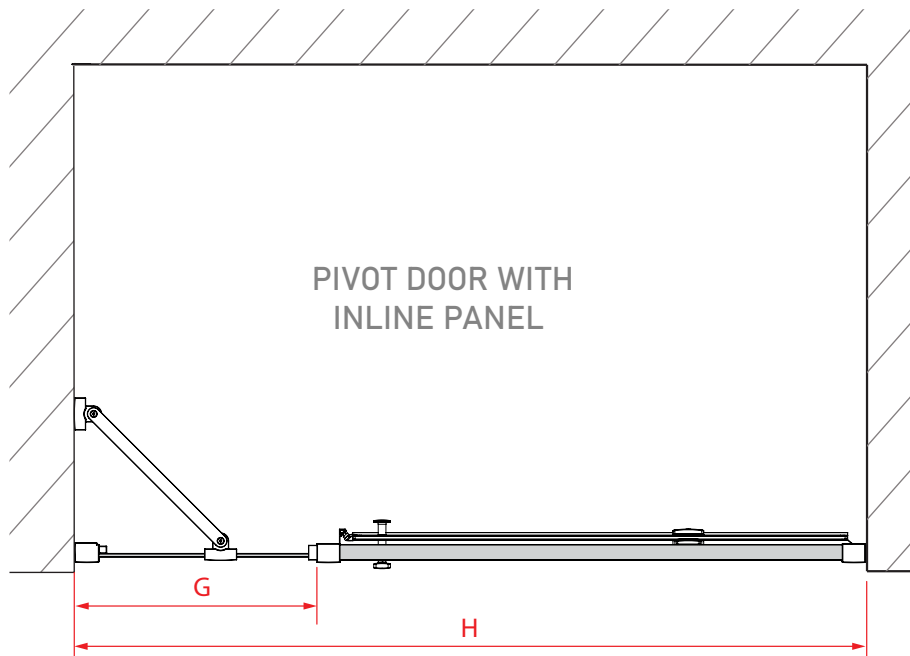

Door Adjustment dimensions

PRODUCT CODE	DOOR	OVERALL WIDTH (H)	AMOUNT OF ADJUSTMENT (DOOR)	INLINE PANEL (G)	INLINE PRODUCT CODE	INLINE PANEL ADJUSTMENT	AMOUNT OF ADJUSTMENT (INLINE)
P8PI70CUC	700	830-890	40*	200	O6IL20CUC	175-195	20
P8PI70CUC	700	1030-1090	40*	400	O6IL40CUC	375-395	20
P8PI70CUC	700	1230-1290	40*	600	O6IL60CUC	575-595	20
P8PI76CUC	760	890-950	40*	200	O6IL20CUC	175-195	20
P8PI76CUC	760	1090-1250	40*	400	O6IL40CUC	375-395	20
P8PI76CUC	760	1290-1350	40*	600	O6IL60CUC	575-595	20
P8PI80CUC	800	930-990	40*	200	O6IL20CUC	175-195	20
P8PI80CUC	800	1130-1190	40*	400	O6IL40CUC	375-395	20
P8PI80CUC	800	1330-1390	40*	600	O6IL60CUC	575-595	20
P8PI90CUC	900	1030-1090	40*	200	O6IL20CUC	175-195	20
P8PI90CUC	900	1230-1290	40*	400	O6IL40CUC	375-395	20
P8PI90CUC	900	1430-1490	40*	600	O6IL60CUC	575-595	20
P8PI10CUC	1000	1130-1190	40*	200	O6IL20CUC	175-195	20
P8PI10CUC	1000	1330-1390	40*	400	O6IL40CUC	375-395	20
P8PI10CUC	1000	1530-1590	40*	600	O6IL60CUC	575-595	20

* For width with a side panel remove 20mm