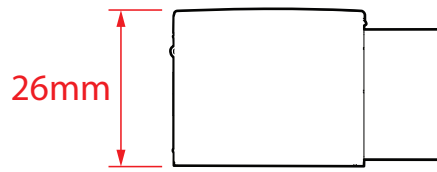

Wall fixing dimension