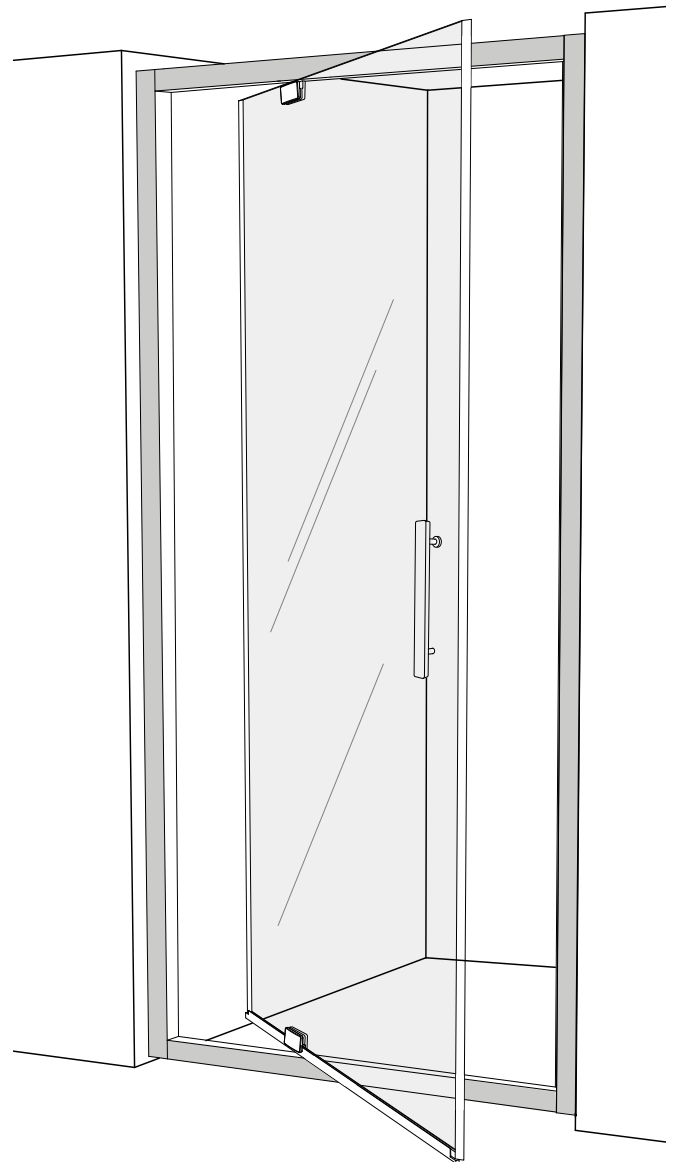

## PREMIER 8 PIVOT DOOR SHOWER ENCLOSURE, SIDE PANEL & INLINE PANEL

P8PI70CUC  
P8PI76CUC  
P8PI80CUC  
P8PI90CUC  
P8PI10CUC

**CORAM**  
SHOWERS

# HEIGHT & WEIGHT

## Side Panel Specification

PRODUCT CODE	DESCRIPTION	WEIGHT KG	NET	HEIGHT (MM)	WIDTH (MM)
P8SP70CUC	Premier 8 Side Panel 700mm Chrome	28		2000	700
P8SP76CUC	Premier 8 Side Panel 760mm Chrome	30		2000	760
P8SP80CUC	Premier 8 Side Panel 800mm Chrome	32		2000	800
P8SP90CUC	Premier 8 Side Panel 900mm Chrome	36		2000	900
P8SP10CUC	Premier 8 Side Panel 1000mm Chrome	40		2000	1000
P8SP12CUC	Premier 8 Side Panel 1200mm Chrome	48		2000	1200