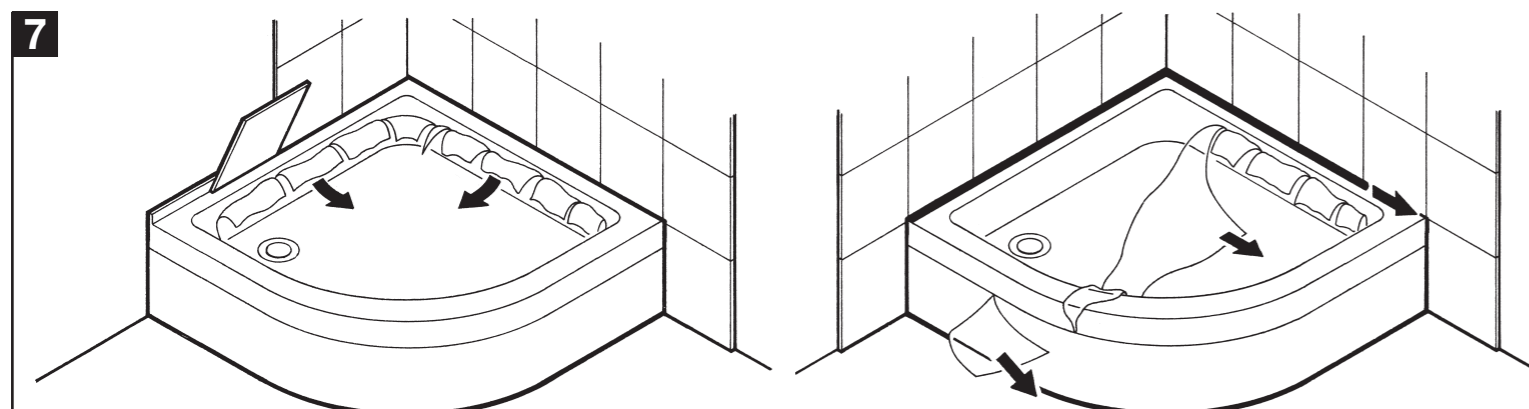

CORATECH® SHOWERTRAY

800 / 900 & OFFSET QUADRANT SHOWERTRAY

Please read these instructions carefully and keep for future reference. Incorrect fitting will invalidate the guarantee.

Check contents of pack before installation. If there is anything missing, contact our Customer Careline for assistance: 01746 713410

SAFETY

- Make sure there are no hidden pipes or cables in the floor or walls where you intend to drill.
- Wear safety goggles, shoes and appropriate clothing.

EQUIPMENT NEEDED

Crosshead Screwdriver, Spirit Level, Pencil, Fine Tooth Saw, Ruler, Masking Tape, Silicone Sealant.

FINISHING

- Once fitted the showertray must be tiled in place.
- Acrylic sealants, plumbers putty or mastic will damage the surface of the showertray.

	PN60138 16mm	8
	PN60139 32mm	6
	PN50193	5 800/900 Quadrant
	PN50237	9 Offset Quadrant
	PN60171	2
		1

IMPORTANT

You must not use or work on the showertray for 24 hours after installation.

DO NOT use bleach, scouring powders, solvents or other aggressive cleaning agents. To clean, use warm soapy water and a clean cloth and rinse off.

NOTE: The tray should be inspected six months after installation, check for any floor movement. If necessary adjust all the legs to ensure they are resting on the floor.

Sealant should **ONLY** be applied to the surface of the tray, never to the underside, any sealant applied to the underside of the tray will invalidate the guarantee.

CUSTOMER CARELINE: 01746 713410

CORAM SHOWERS LTD

Stanmore Industrial Estate, Bridgnorth, Shropshire WV15 5HP, UK

Tel: 01746 766466 Fax: 01746 764140 www.coram.co.uk