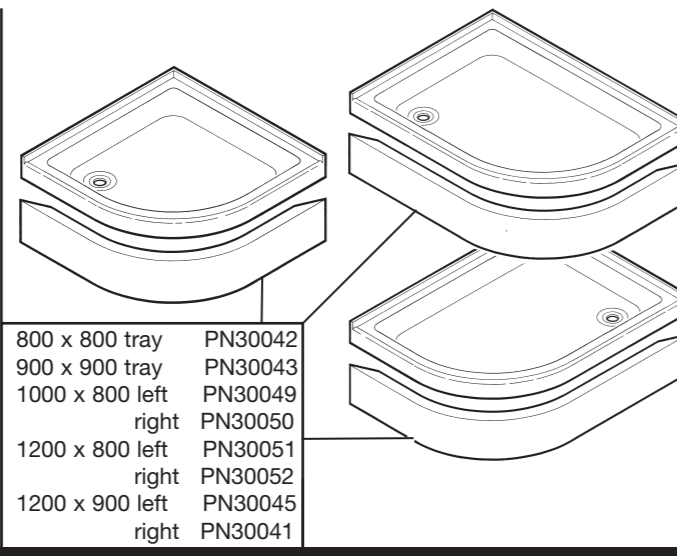

CORATECH® SHOWERTRAY

800 / 900 & OFFSET QUADRANT SHOWERTRAY

Please read these instructions carefully and keep for future reference. Incorrect fitting will invalidate the guarantee.

Check contents of pack before installation. If there is anything missing, contact our Customer Careline for assistance: 01746 713410

SAFETY

- Make sure there are no hidden pipes or cables in the floor or walls where you intend to drill.
- Wear safety goggles, shoes and appropriate clothing.

EQUIPMENT NEEDED

Crosshead Screwdriver, Spirit Level, Pencil, Fine Tooth Saw, Ruler, Masking Tape, Silicone Sealant.

FINISHING

- Once fitted the showertray must be tiled in place.
- Acrylic sealants, plumbers putty or mastic will damage the surface of the showertray.

	PN60138 16mm	8
	PN60139 32mm	6
	PN50193	5 800/900 Quadrant
	PN50237	9 Offset Quadrant
	PN60171	2
		1

IMPORTANT

You must not use or work on the showertray for 24 hours after installation.

DO NOT use bleach, scouring powders, solvents or other aggressive cleaning agents. To clean, use warm soapy water and a clean cloth and rinse off.

NOTE: The tray should be inspected six months after installation, check for any floor movement. If necessary adjust all the legs to ensure they are resting on the floor.

Sealant should **ONLY** be applied to the surface of the tray, never to the underside, any sealant applied to the underside of the tray will invalidate the guarantee.

CUSTOMER CARELINE: 01746 713410

CORAM SHOWERS LTD

Stanmore Industrial Estate, Bridgnorth, Shropshire WV15 5HP, UK

Tel: 01746 766466 Fax: 01746 764140 www.coram.co.uk