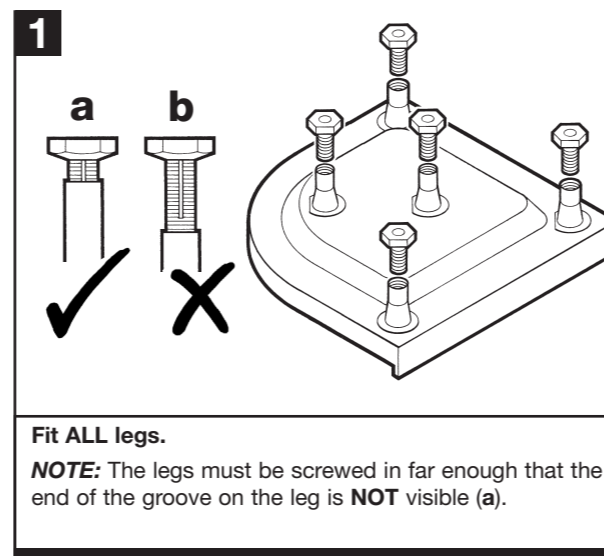

CORATECH® SHOWERTRAY

800 / 900 & OFFSET QUADRANT SHOWERTRAY

Please read these instructions carefully and keep for future reference. Incorrect fitting will invalidate the guarantee.

Check contents of pack before installation. If there is anything missing, contact our Customer Careline for assistance: 01746 713410

SAFETY

- Make sure there are no hidden pipes or cables in the floor or walls where you intend to drill.
- Wear safety goggles, shoes and appropriate clothing.

EQUIPMENT NEEDED

Crosshead Screwdriver, Spirit Level, Pencil, Fine Tooth Saw, Ruler, Masking Tape, Silicone Sealant.

FINISHING

- Once fitted the showertray must be tiled in place.
- Acrylic sealants, plumbers putty or mastic will damage the surface of the showertray.

	PN60138 16mm	8
	PN60139 32mm	6
	PN50193	5 800/900 Quadrant
	PN50237	9 Offset Quadrant
	PN60171	2
		1

IMPORTANT

You must not use or work on the showertray for 24 hours after installation.

DO NOT use bleach, scouring powders, solvents or other aggressive cleaning agents. To clean, use warm soapy water and a clean cloth and rinse off.

NOTE: The tray should be inspected six months after installation, check for any floor movement. If necessary adjust all the legs to ensure they are resting on the floor.

Sealant should **ONLY** be applied to the surface of the tray, never to the underside, any sealant applied to the underside of the tray will invalidate the guarantee.

CUSTOMER CARELINE: 01746 713410

CORAM SHOWERS LTD

Stanmore Industrial Estate, Bridgnorth, Shropshire WV15 5HP, UK

Tel: 01746 766466 Fax: 01746 764140 www.coram.co.uk