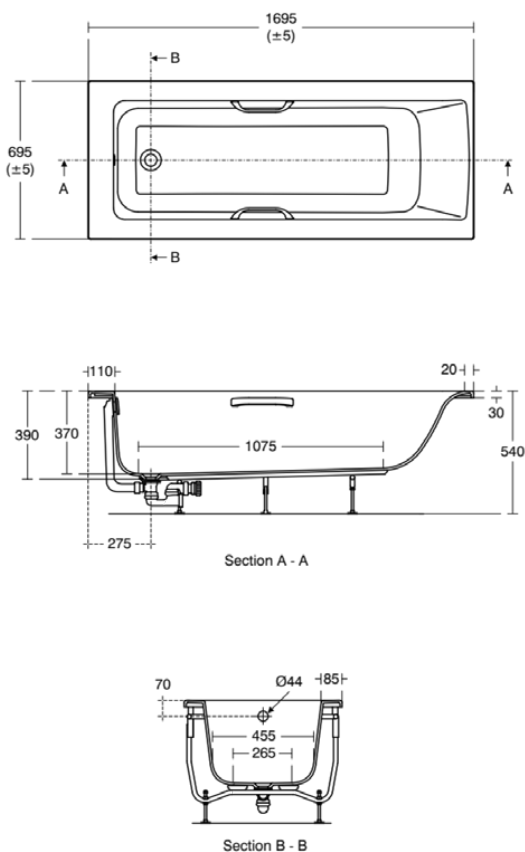

CONCEPT

E113901

CONCEPT | Regular bath 1690x690x390 mm in white glossy finish, no tap hole, with overflow, no waste | Detergent resistant, Light resistant

Image & drawing

General information

Product type:	Bath tubs
Sub product type:	Regular bath
Brand:	Ideal Standard
Suite name:	CONCEPT
Designer:	Ideal Standard
Colour:	01 - White Glossy
Surface finish effect:	glossy
Height (mm):	390
Width (mm):	1690
Length / Projection (mm):	690 - 700
Net weight (kg):	22.00
EAN code:	5017830518907

Amount of handles:	2
Amount of tap holes:	0
Amount of usage locations:	1
Bath panel(s) included:	No
Colour code:	01
Colour description:	white glossy
Corner model:	No
Drilled hole for tap optional:	No
Integrated arm supports:	No
Legs adjustable:	Yes
Location of waste hole:	Foot end
Material:	Plastic
Material quality:	Acrylic
Overflow visible:	Yes
PVD technology:	No
Space-saving model:	No
Surface finish effect:	glossy
With antislip facility:	No
With waste hole cover:	No

CONCEPT

E113901

CONCEPT | Regular bath 1690x690x390 mm in white glossy finish, no tap hole, with overflow, no waste | Detergent resistant, Light resistant

Product specifications

With drilled tap hole(s):	No
With handle(s):	No
With legs:	Yes
With overflow:	Yes
With polystyrene support:	No
With waste- and overflow set:	No
Mounting method:	Floor
Semi-detached:	No