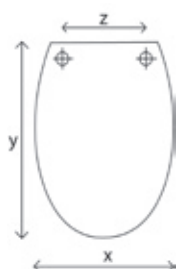

X: 36,5

Y: 42,5 - 44,5

Z: 15 - 18

9700AR000

barcode: 5012799050000

BEMIS

made in UK