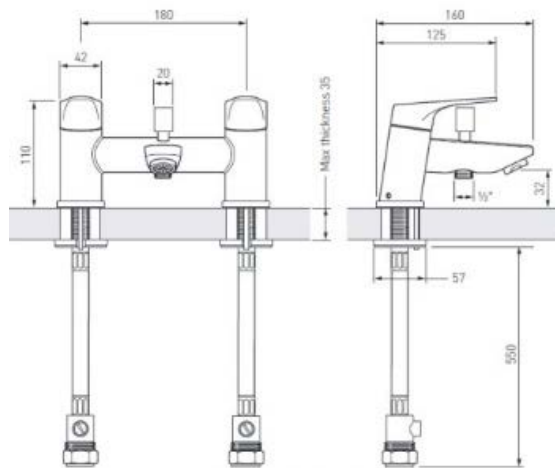

Additional Information

- Unique patented technology
- Designed with the installer in mind to ensure installation and future maintenance is made quick and easy
- Chrome plated to BS EN 248
- Ceramic disc valves for added durability and ease of use
- Supplied with easy to use metal handles
- Supplied with 1.75m hose, rub clean handset and wall bracket

Flow Rates (litres per minute)

System Pressure	0.3bar	0.5bar	1.0bar	2.0bar	3.0bar	5.0bar
Single Outlet	14	18	25.4	36.1	44	56.4
Mixed	16.4	25.3	335.1	49.3	59.9	76.7
Handset	4.7	6.2	9	13	16.2	22.5

Compliance / Approvals

WRAS Approval No: 1407965

Technical Advice: For further information please call 0844 7016273 or email customer@bristan.com

Guarantee: 5 years covering manufacturing faults.