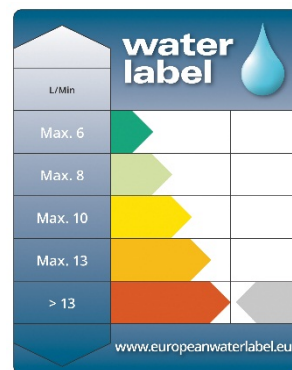

Bristan, Birch Coppice Business Park, Dordon, Tamworth, B78 15G
Telephone: 0844 701 6274 Facsimile: 0844 701 6275
Web Site: www.bristan.com Email: enquire@bristan.com