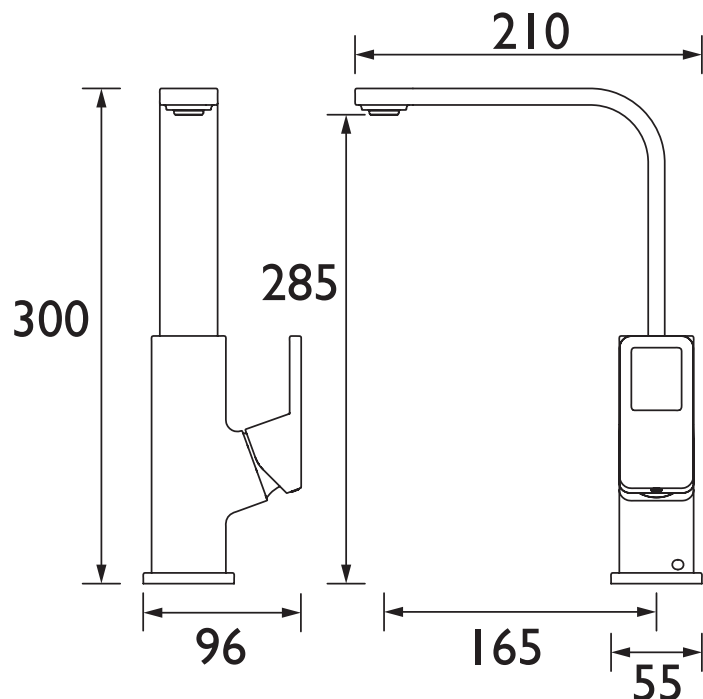

Product Certifications:

WRAS Certificate No: 240403010
WRAS Expiry Date: 30/04/2029

Specification

Product Type:	Kitchen Taps
Main Construction Material:	Brass
Mount Type:	Deck
Handle Type:	Lever
Connection Inlet:	1/2" BSP Flexible Tails with Isolation Valves
Connection Outlet:	Housed M22 8lpm Flow Limited Aerator
Number of Tap Holes:	1
Valve/Cartridge Type:	35mm Eco-Click Cartridge
Plumbing System Requirements:	Suitable for all plumbing systems, ideally balanced
Minimum Dynamic Pressure (bar):	0.3 bar
Maximum Dynamic Pressure (bar):	5 bar
Maximum Hot Water Temperature °C:	60°C
Maximum Static Pressure (bar):	10 bar
Flow Type:	Single
Isolation Included:	Yes

Dimensions (measurements in mm)

Flow Rates (l/min)

System Pressure (bar)	0.3	0.5	1	2	3	5
SPR EFSNK GM (mixed)	2.8	3.9	5.3	7.1	8	8.7

TECHNICAL DATA SHEET

BRISTAN

D5