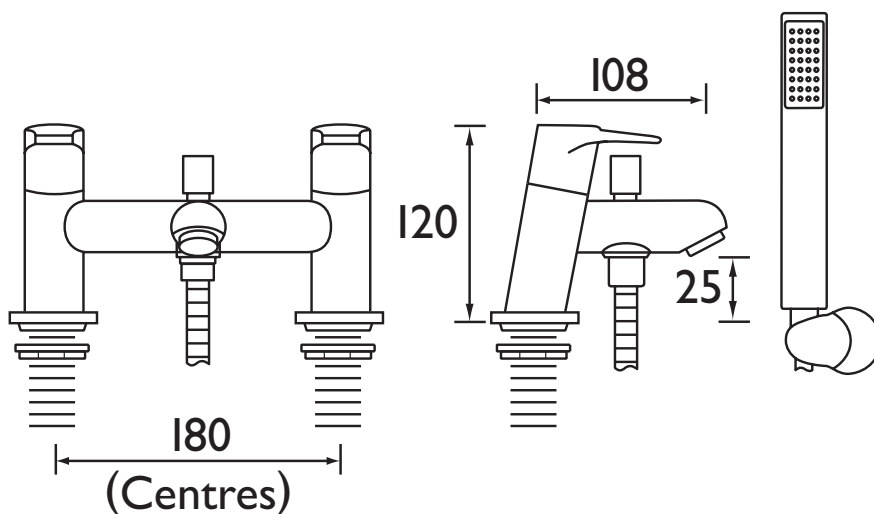

SM BSM C

SMILE Tap Range Smile Bath Shower Mixer Chrome

Features:

- Metal handles
- Self cancelling diverter
- Chrome plated to BS EN 248

Product Certifications:

WRAS Certificate No: 1606010
WRAS Expiry Date: 30/06/2021

For more products, visit our website:
<http://www.bristan.com>

Specification

Style:	Contemporary
Product Type:	Bathroom Taps
Finish/Colour:	Chrome
Main Construction Material:	Brass
Mount Type:	Deck Mounted
Handle Type:	Lever
Connection Inlet:	3/4 " BSP
Connection Outlet:	N/A
Number of Tap Holes:	2
Valve/Cartridge Type:	3/4" Ceramic Disc Valves
Plumbing System Requirements:	All, Preferably Balanced
Working Pressure Range:	Min. 0.2bar, Max. 5.0
Maximum Hot Water Temperature: °C	65
Maximum Dynamic Pressure: (bar)	5
Maximum Static Pressure: (bar)	10
Flow Type:	Single
Flow Rate: (l/min @ 3 bar)	20.1
Isolation Included:	No

Dimensions (measurements in mm)

175mm Hose, Rub Clean Handset & Wall Bracket

Flow Rates (l/min)

System Pressure (bar)	0.2	0.5	1	2	3	5
SM BSM C - Bath Fill	17.2	28.1	40.3	58	71.3	118.9
SM BSM C - Handset	3.5	6.1	9.3	15.3	20.1	27.1