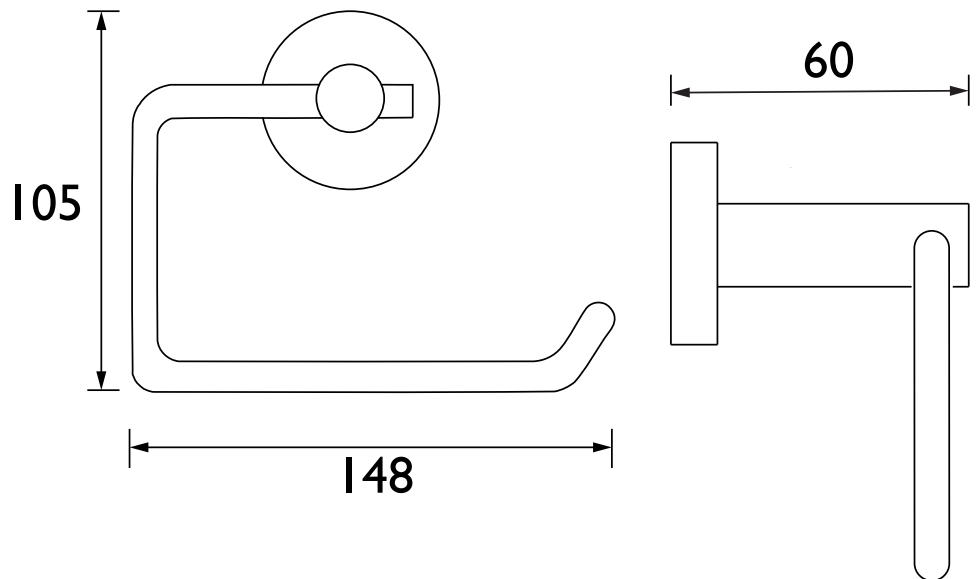

Specification

Contemporary or Traditional:	Contemporary
Main Construction Material:	Brass; Stainless Steel
Connection Inlet:	N/A
Connection Outlet:	N/A
Product Weight (kg):	0.24
Adjustable Brackets:	N/A
What's in the Box?:	1x Toilet Roll Holder, 1x Grub Screw, 1x Fixing Plate, 3x Screws, 3x Wall Plugs, 1x Hex Key

Product Certifications:

Variant SKUs:

- RD ROLL C
- RD ROLL BLK
- RD ROLL BB

For more products, visit our website:
<http://www.bristan.com>

Dimensions (measurements in mm)

TECHNICAL DATA SHEET

BRISTAN

D2