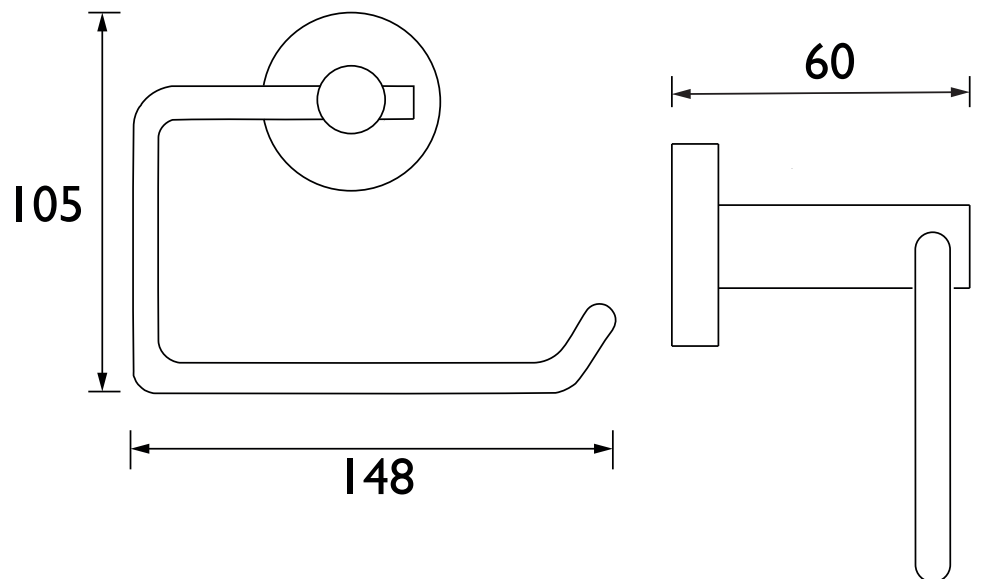

RD ROLL BLK

Accessories Round Toilet Roll Holder Brass Black

Specification

Contemporary or Traditional:	Contemporary
Main Construction Material:	Brass; Stainless Steel
Connection Inlet:	N/A
Connection Outlet:	N/A
Product Weight (kg):	0.24
Adjustable Brackets:	N/A
What's in the Box?:	1x Toilet Roll Holder, 1x Grub Screw, 1x Fixing Plate, 3x Screws, 3x Wall Plugs, 1x Hex Key

Product Certifications:

Variant SKUs:

- RD ROLL C
- RD ROLL BB
- RD ROLL GM

For more products, visit our website:
<http://www.bristan.com>

Dimensions (measurements in mm)

TECHNICAL DATA SHEET

BRISTAN

D2