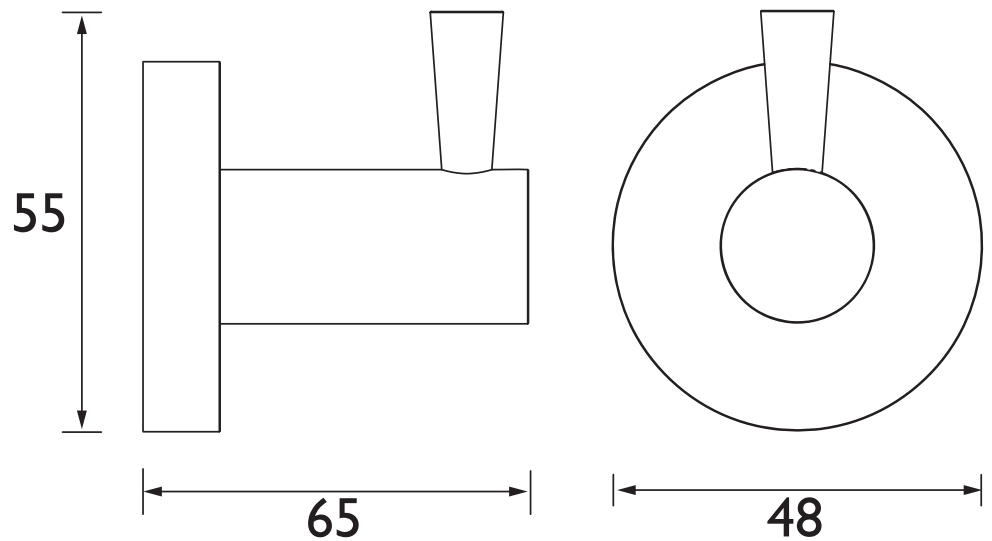

Product Certifications:

Variant SKUs:

- RD HOOK C
- RD HOOK BLK
- RD HOOK BB

For more products, visit our website:
<http://www.bristan.com>

Dimensions (measurements in mm)

TECHNICAL
DATA
SHEET

BRISTAN

D2