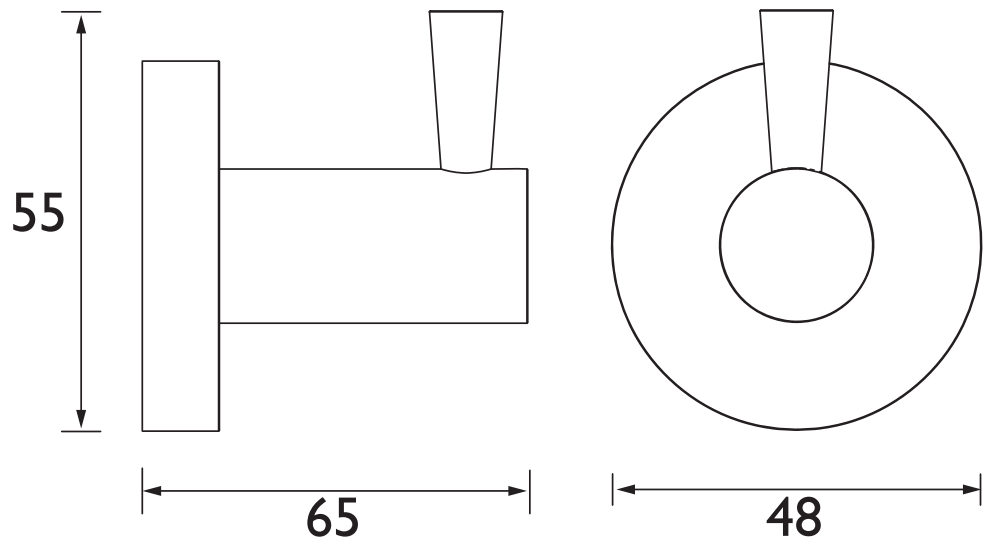

Product Certifications:

Variant SKUs:

- RD HOOK C
- RD HOOK BLK
- RD HOOK GM

For more products, visit our website:
<http://www.bristan.com>

Dimensions (measurements in mm)

**TECHNICAL
DATA
SHEET**

BRISTAN

D3