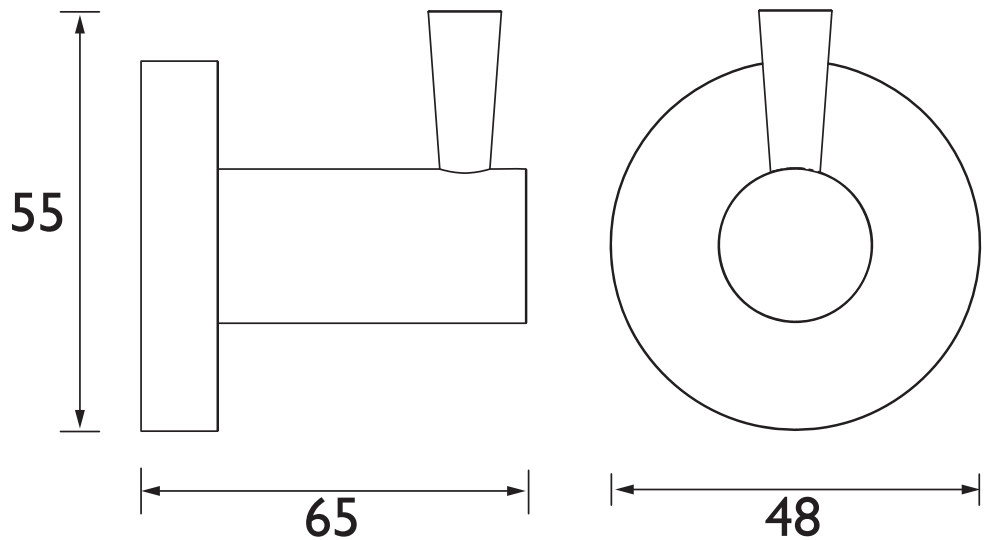

Product Certifications:

Variant SKUs:

- RD HOOK C
- RD HOOK BB
- RD HOOK GM

For more products, visit our website:
<http://www.bristan.com>

Dimensions (measurements in mm)

TECHNICAL
DATA
SHEET

BRISTAN

D2