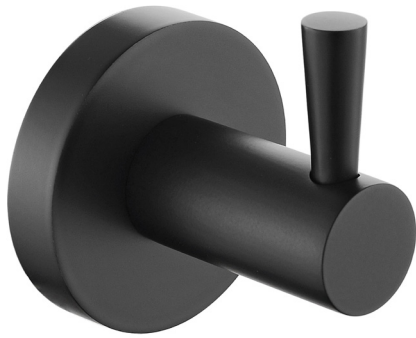

RD HOOK BLK

Accessories Round Hook Brass Black

Specification

Contemporary or Traditional:	Contemporary
Main Construction Material:	Brass
Connection Inlet:	N/A
Connection Outlet:	N/A
Product Weight (kg):	0.13
Adjustable Brackets:	N/A
What's in the Box?:	1x Robe Hook, 1x Grub Screw, 1x Fixing Plate, 3x Screws, 3x Wall Plugs, 1x Hex Key

Features:

- Built to last with a solid brass construction for strength and durability
- Create a contemporary, minimalist look with the bold matt black finish
- Built to last, backed by a lifetime parts and 1-year labour guarantee
- Find your perfect match with other finish options available
- Pair with coordinating taps and showers to complete the look