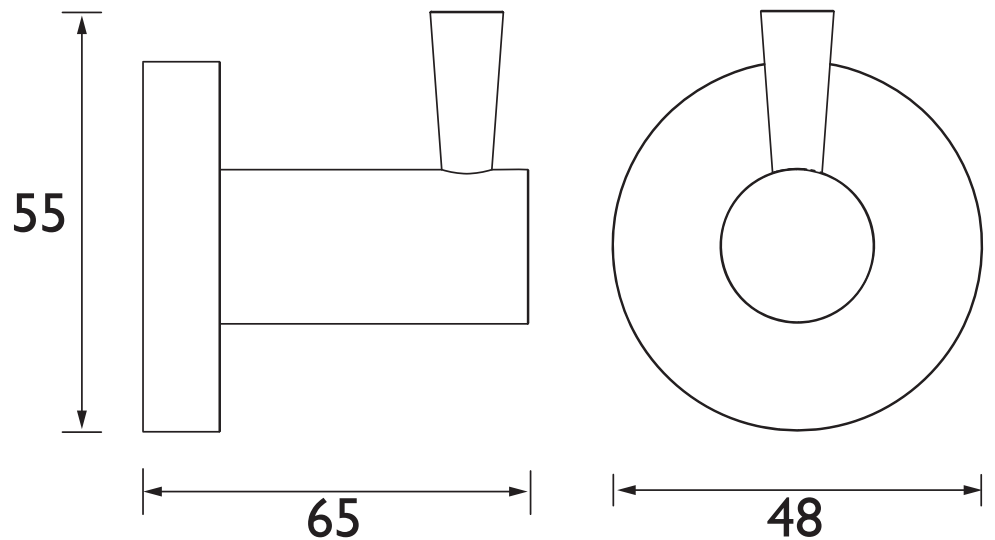

Product Certifications:

Variant SKUs:

- RD HOOK BLK
- RD HOOK BB
- RD HOOK GM

For more products, visit our website:
<http://www.bristan.com>

Dimensions (measurements in mm)

**TECHNICAL
DATA
SHEET**

BRISTAN

D3