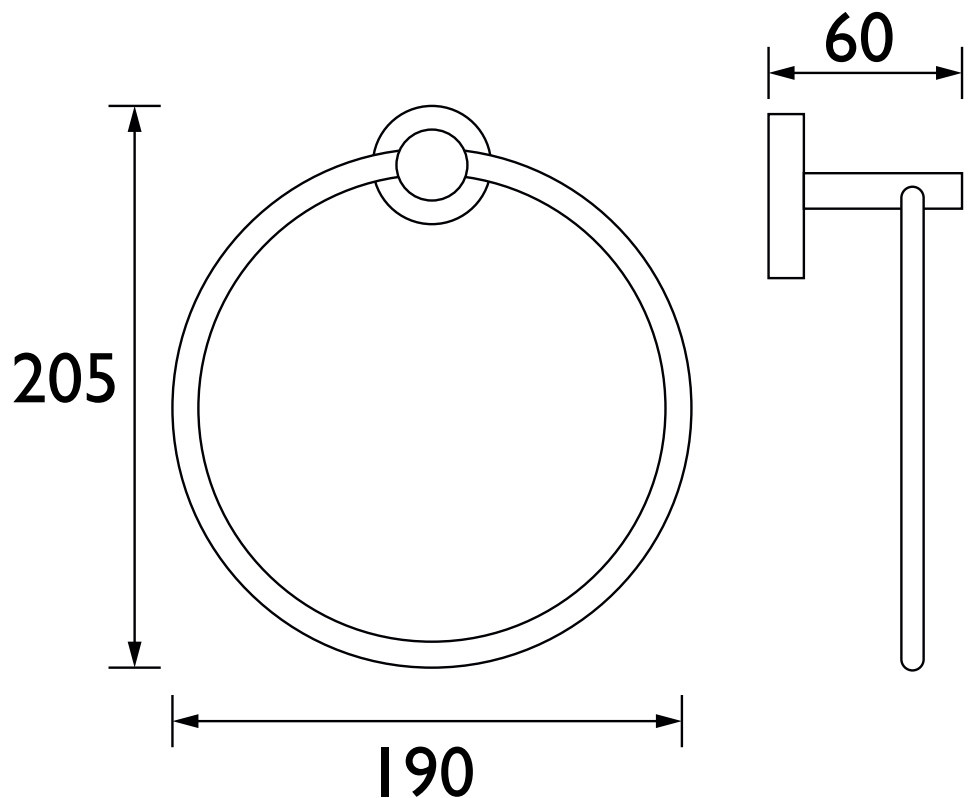

RD RING GM

Accessories
Round Ring Gun Metal Grey

Specification

Contemporary or Traditional:	Contemporary
Main Construction Material:	Brass; Stainless Steel
Connection Inlet:	N/A
Connection Outlet:	N/A
Product Weight (kg):	0.2
Adjustable Brackets:	N/A
What's in the Box?:	1x Towel Ring, 1x Grub Screw, 1x Fixing Plate, 3x Screws, 3x Wall Plugs, 1x Hex Key

Product Certifications:

Variant SKUs:

- RD RING C
- RD RING BLK
- RD RING BB

For more products, visit our website:
<http://www.bristan.com>

Dimensions (measurements in mm)

TECHNICAL
DATA
SHEET

BRISTAN

D2