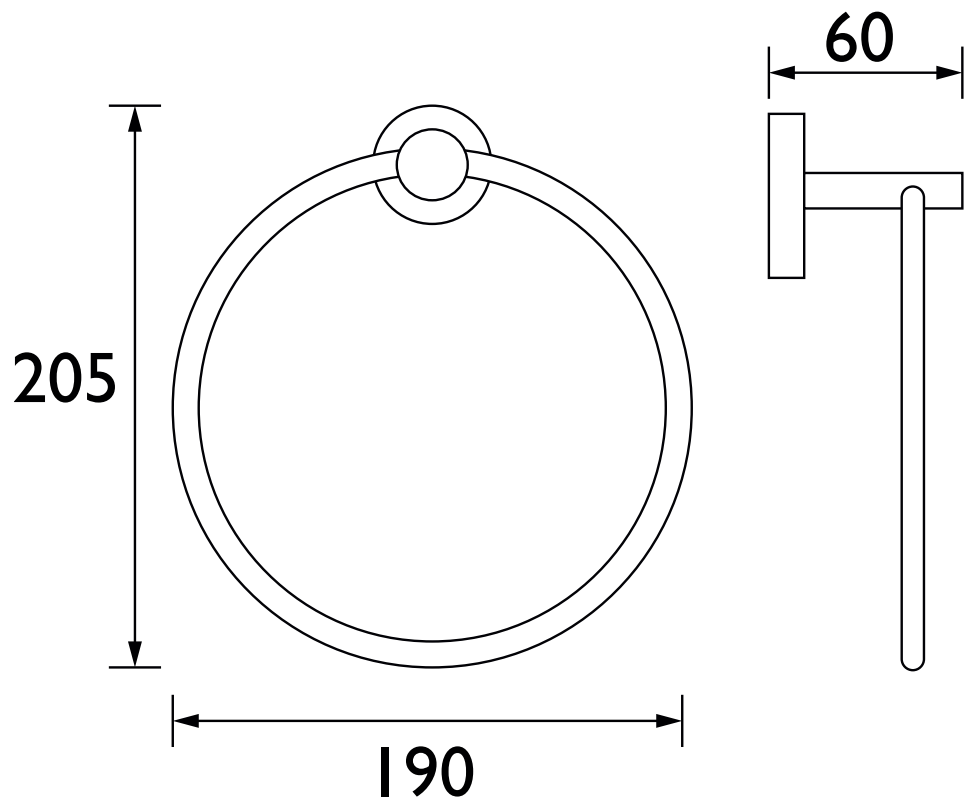

Dimensions (measurements in mm)

TECHNICAL
DATA
SHEET

BRISTAN

D2

Bristan, Birch Coppice Business Park, Dordon, Tamworth, B78 1SG. Web Site: www.bristan.com Telephone: 0330 026 6273. Email: enquire@bristan.com.

* - Lifetime guarantee applies to products purchased on or after 01/04/2026. See www.bristan.com/guarantees for more information. The information contained on this page was correct at date of issue. Fitting Dimensions are provided as a guide only. Some variation may occur due to manufacturing tolerances. Bristan pursues a policy of continuous improvement in design and performance of its products and so reserves the right to change specifications without prior notice.