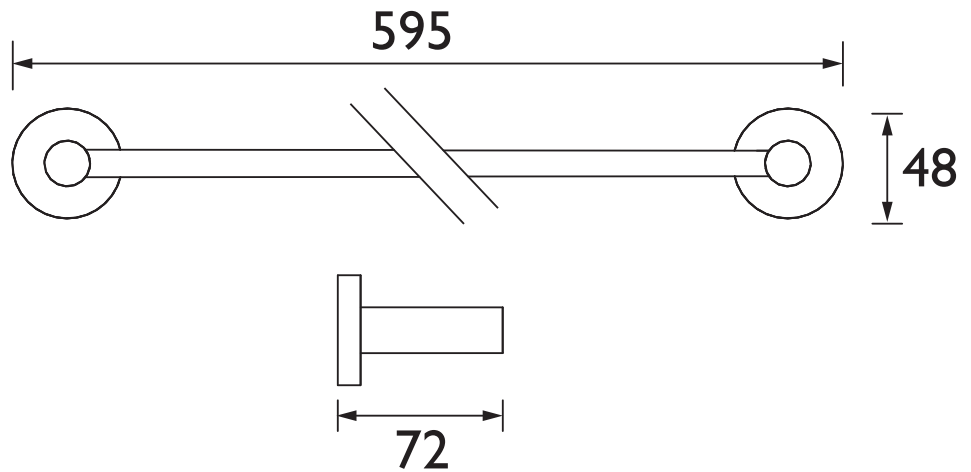

#### Specification

Contemporary or Traditional:	Contemporary
Main Construction Material:	Brass; Stainless Steel
Connection Inlet:	N/A
Connection Outlet:	N/A
Product Weight (kg):	0.32
Adjustable Brackets:	N/A
What's in the Box?:	1x Towel Rail, 2x Grub Screws, 2x Fixing Plates, 6x Screws, 6x Wall Plugs, 1x Hex Key

#### Dimensions (measurements in mm)