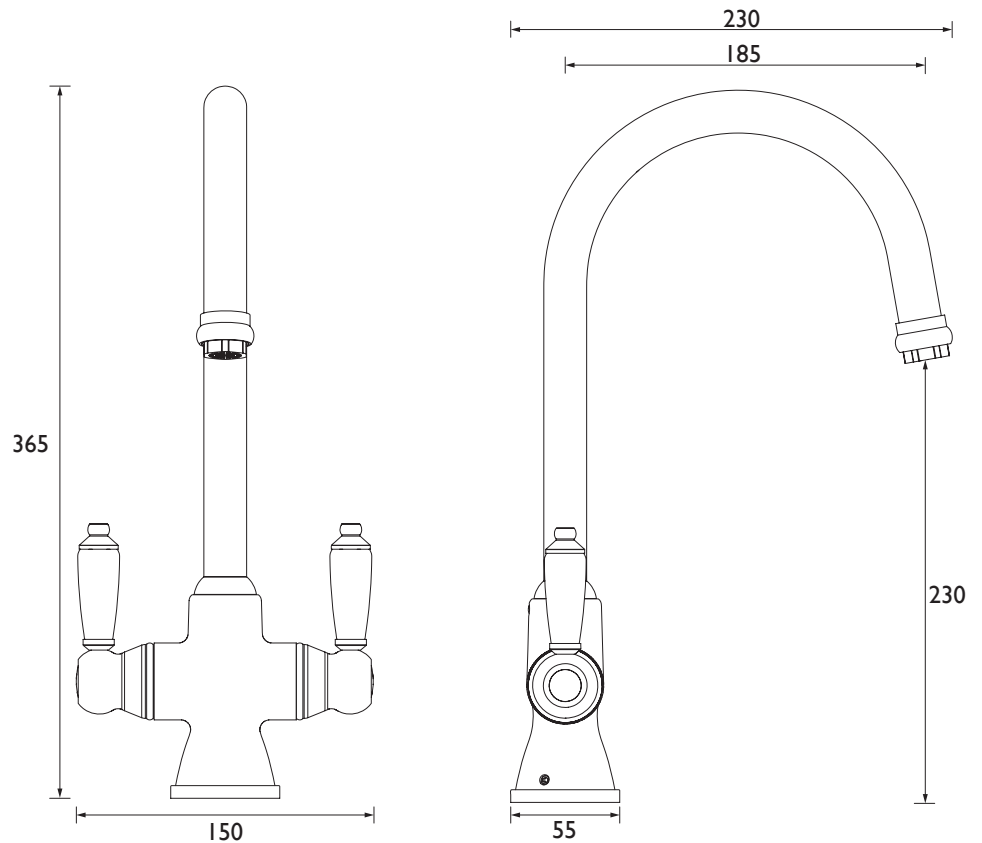

### Specification

<b>Product Type:</b>	Kitchen Taps
<b>Main Construction Material:</b>	Brass
<b>Mount Type:</b>	Deck Mounted
<b>Handle Type:</b>	Lever
<b>Connection Inlet:</b>	1/2" BSP Flexible Tails
<b>Connection Outlet:</b>	Open
<b>Number of Tap Holes:</b>	1
<b>Valve/Cartridge Type:</b>	1/2" Ceramic Disc Valves
<b>Plumbing System Requirements:</b>	All, Preferably Balanced
<b>Working Pressure Range:</b>	Min 0.4 Bar, Max 5.0 Bar
<b>Maximum Hot Water Temperature: °C</b>	65
<b>Maximum Static Pressure: (bar)</b>	10
<b>Flow Type:</b>	Single: Single Flow /Dual:
<b>Isolation Included:</b>	Yes

### Features:

- Long life and easy to use 1/4 turn ceramic disc valves
- Metal fixing nut for added durability
- Easyfit base included
- Flexible tails included

### Dimensions (measurements in mm)