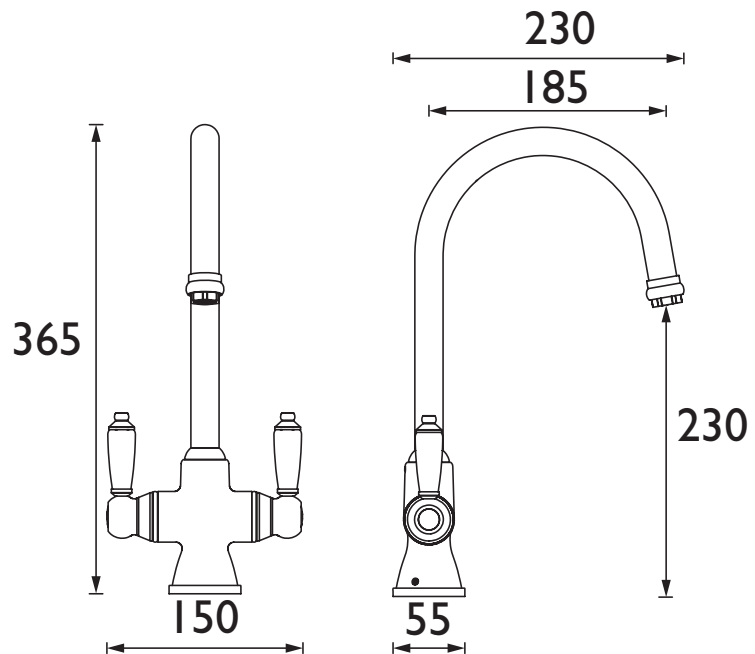

RS SNK EF C

RENAISSANCE Tap Range

Renaissance Easyfit
Sink Mixer Chrome

Specification

Product Type:	Kitchen Taps
Main Construction Material:	Brass
Mount Type:	Deck
Handle Type:	Lever
Connection Inlet:	1/2" BSP Female Flexible Tails
Connection Outlet:	Anti-Splash
Number of Tap Holes:	1
Valve/Cartridge Type:	1/2" Ceramic Disc Valve - 1/4 turn
Plumbing System Requirements:	Suitable for all plumbing systems, ideally balanced
Minimum Dynamic Pressure (bar):	0.4 bar
Maximum Dynamic Pressure (bar):	5 bar
Maximum Hot Water Temperature °C:	65°C
Maximum Static Pressure (bar):	10 bar
Flow Type:	Single
Isolation Included:	Yes

Features:

- Long life and easy to use 1/4 turn ceramic disc valves
- Metal fixing nut for added durability
- Easyfit base included
- Flexible tails included

Product Certifications:

WRAS Certificate No: 2206902
WRAS Expiry Date: 30/06/2027

For more products, visit our website:
<http://www.bristan.com>

Dimensions (measurements in mm)

Flow Rates (l/min)

System Pressure (bar)	0.4	0.5	1	2	3	5
RS SNK EF C (mixed)	14.1	16	22.1	33.3	40	50.1

TECHNICAL DATA SHEET