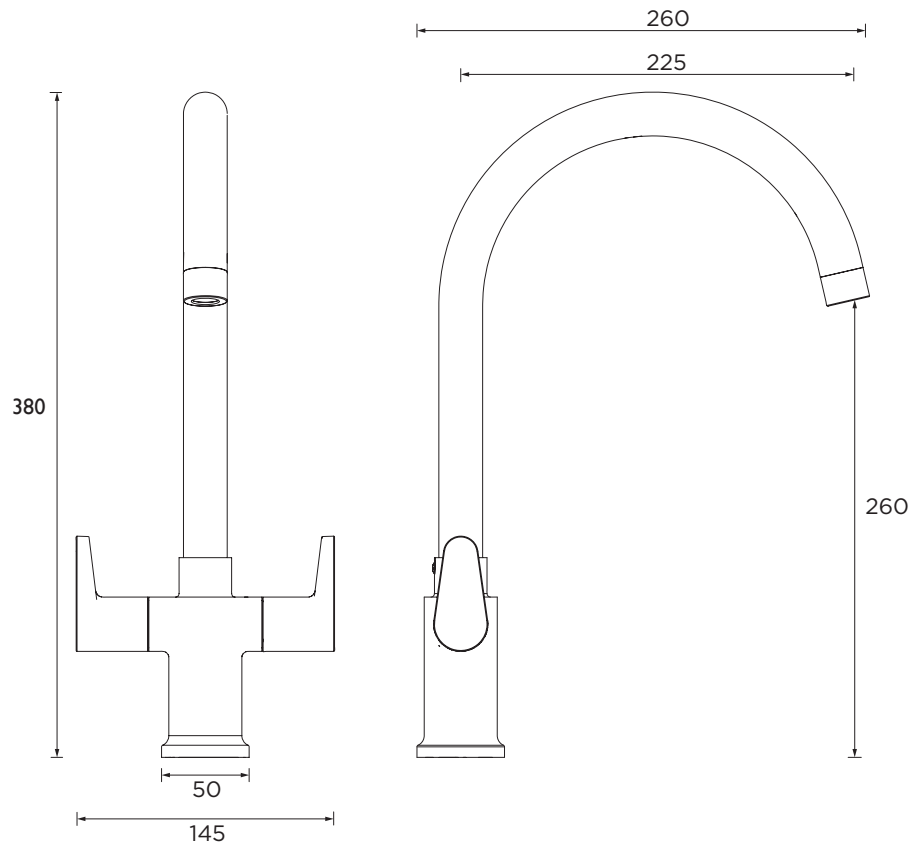

### Specification

<b>Product Type:</b>	Kitchen Taps
<b>Main Construction Material:</b>	Brass
<b>Mount Type:</b>	Deck Mounted
<b>Handle Type:</b>	Lever
<b>Connection Inlet:</b>	1/2" BSP Flexible Tails
<b>Connection Outlet:</b>	
<b>Number of Tap Holes:</b>	1
<b>Valve/Cartridge Type:</b>	1/2" Ceramic Disc Valves
<b>Plumbing System Requirements:</b>	All, Preferably Balanced
<b>Working Pressure Range:</b>	Min 0.4 Bar, Max 5.0 Bar
<b>Maximum Hot Water Temperature: °C</b>	65
<b>Maximum Static Pressure: (bar)</b>	10
<b>Flow Type:</b>	Single Flow
<b>Isolation Included:</b>	Yes

### Features:

- Long life and easy to use 1/4 turn ceramic disc valves
- Metal fixing nut for added durability
- Easyfit base included
- Flexible tails included

### Dimensions (measurements in mm)