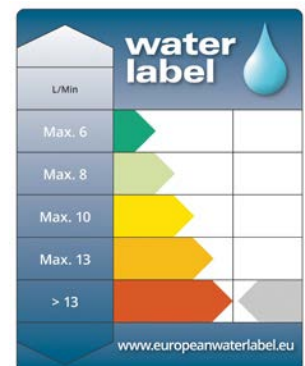

Guarantee:

5 years covering manufacturing faults.

Bristan, Birch Coppice Business Park, Dordon, Tamworth, B78 1SG
Telephone: 0844 701 6274 Facsimile: 0844 701 6275
Web Site: www.bristan.com Email: enquire@bristan.com