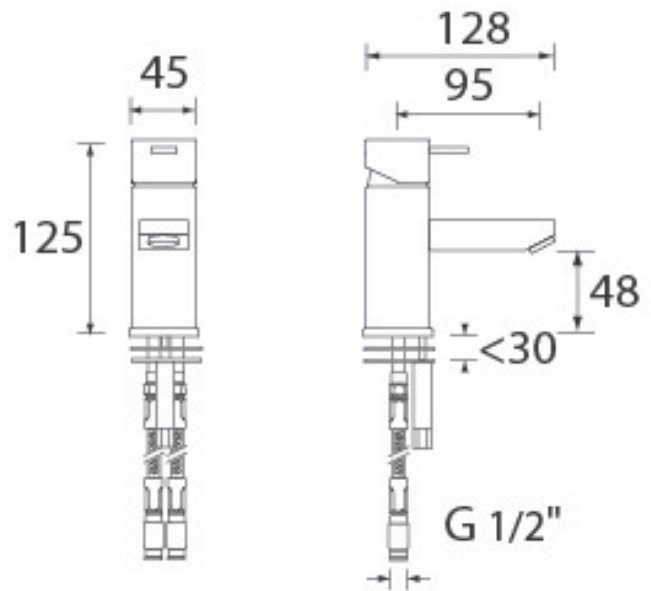

Compliance / Approvals

WRAS: Manufactured to comply with WRAS

Flow Rates (litres per minute)

System Pressure	0.5bar	1bar	2bar	3bar	4bar	5bar
QD SMBAS C	5.6	8.3	11.9	14.1	15.9	17.4

Technical Advice:

For further information please call 0844 7016273 or email customer@bristan.com