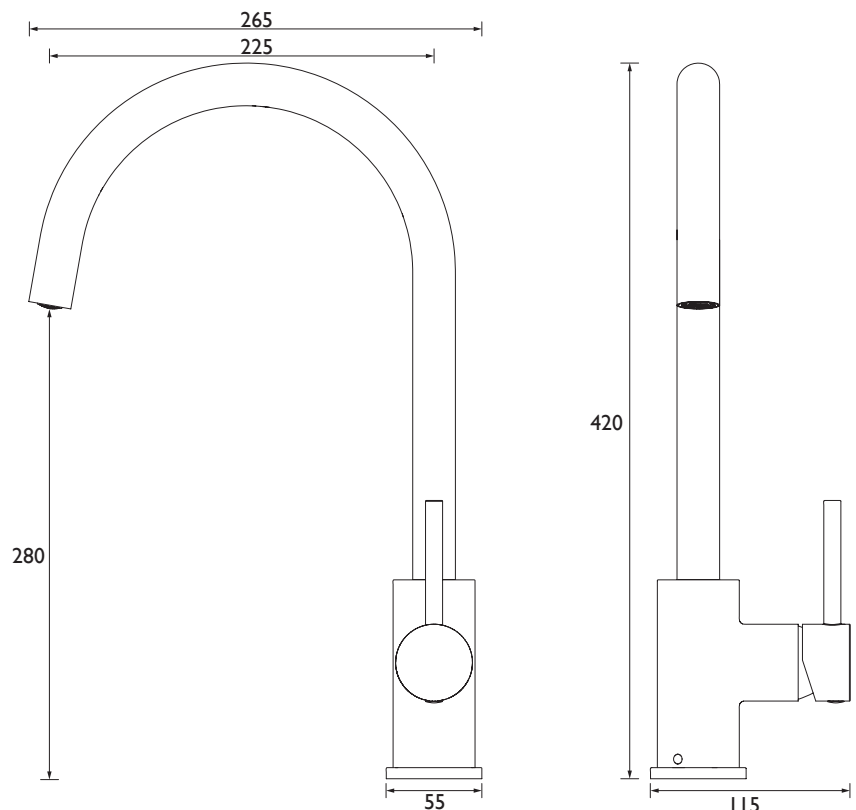

### Specification

<b>Product Type:</b>	Kitchen Taps
<b>Main Construction Material:</b>	Brass
<b>Mount Type:</b>	Deck Mounted
<b>Handle Type:</b>	Lever
<b>Connection Inlet:</b>	1/2" BSP Flexible Tails
<b>Connection Outlet:</b>	
<b>Number of Tap Holes:</b>	1
<b>Valve/Cartridge Type:</b>	35mm Cartridge
<b>Plumbing System Requirements:</b>	All, Preferably Balanced
<b>Working Pressure Range:</b>	Min 0.3 Bar, Max 5.0 Bar
<b>Maximum Hot Water Temperature: °C</b>	65
<b>Maximum Static Pressure: (bar)</b>	10
<b>Flow Type:</b>	Single Flow
<b>Isolation Included:</b>	Yes

### Features:

- Long life ceramic cartridge for added durability and ease of use
- Metal fixing nut for added durability
- Easyfit base included
- Flexible tails included
- Chrome plated to BS EN 248

### Dimensions (measurements in mm)