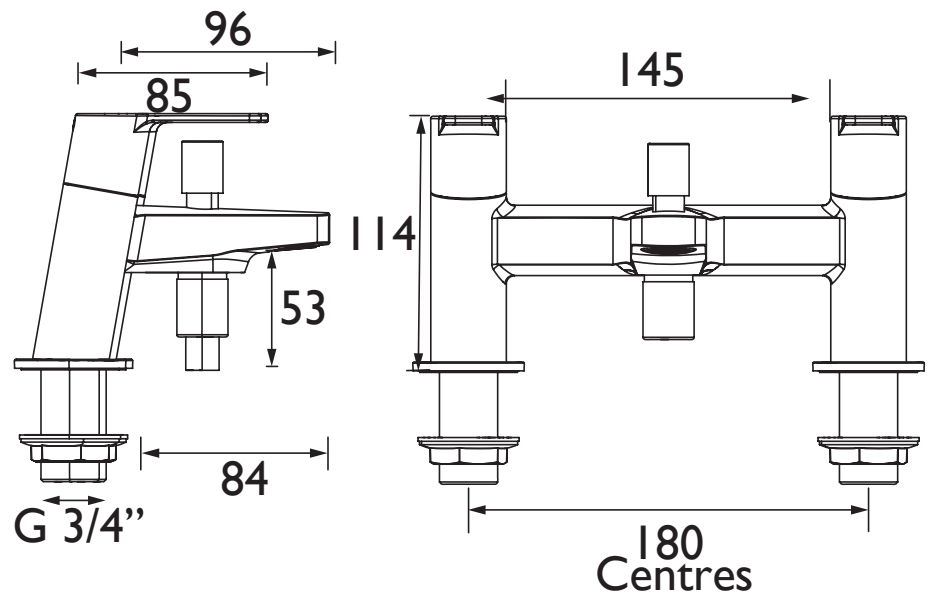

PS2 BSM C

PISA Tap Range

Pisa 2 Bath Shower
Mixer Chrome

Features:

- Chrome Plated to BS EN 248

Product Certifications:

WRAS Certificate Number: 1711023
WRAS Expiry Date: 30/11/2022

For more products, visit our website:
<http://www.bristan.com>

Specification

Style:	Contemporary
Product Type:	Bathroom Taps
Finish/Colour:	Chrome
Main Construction Material:	Brass
Mount Type:	Deck
Handle Type:	Lever
Connection Inlet:	G 3/4"
Number of Tap Holes:	2
Valve/Cartridge Type:	Ceramic Disc
Plumbing System Requirements:	All, preferably balanced
Working Pressure Range:	Min 0.3 bar, Max 5.0 bar
Maximum Hot Water Temperature: °C	80
Maximum Dynamic Pressure: (bar)	5
Maximum Static Pressure: (bar)	Max 10.0 bar
Flow Rate: (l/min @ 3 bar)	58
Isolation Included:	No

Dimensions (measurements in mm)

Flow Rates (l/min)

System Pressure (bar)	0.3	0.5	1	2	3	5
PS2 BSM C (Mixed)	18.5	23.4	33.7	47	58	75
PS2 BSM C (Handset)	4.8	6.3	8.9	12	15	20

TECHNICAL
DATA
SHEET

BRISTAN
TAPS & SHOWERS