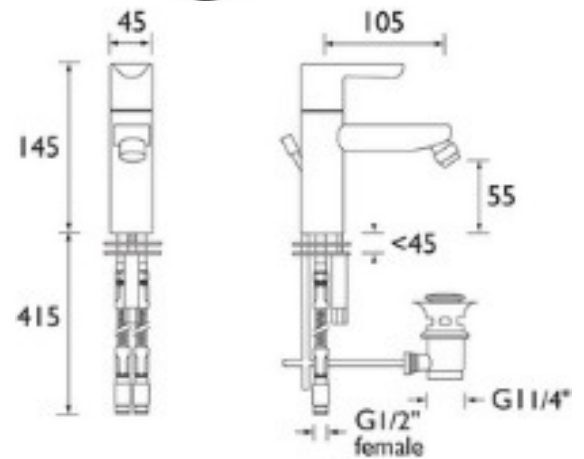

Additional Information

- Supplied with metal lever
- Includes Pop-Up Waste
- Chrome plated to BS EN 248