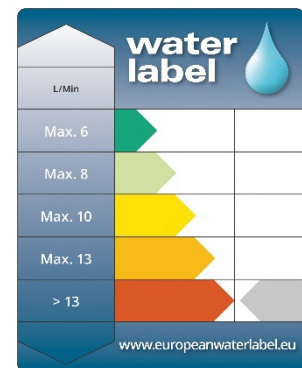

#### Product Specification

**Product Code:** NR BID C  
**Finish:** Chrome  
**Product Type:** Contemporary  
**Construction:** Body is of Brass Construction and is designed to conform to BS EN 817  
**Valve Type:** 35mm Ceramic Cartridge  
**Supply:** Suitable for all plumbing systems, preferably balanced  
**Inlet Connections:** M10 x 15mm Flexible Tails  
**Water Pressure:** Min 0.2 bar, Max. 8.0 bar

#### Additional Information

- Supplied with metal lever
- Includes Pop-Up Waste
- Chrome plated to BS EN 248

#### Flow Rates (litres per minute)

System Pressure	0.2bar	0.5bar	1.0bar	2.0bar	3.0bar	5.0bar
Open Outlet	6.2	10.3	14.8	21.2	26	33.7

**Technical Advice:** For further information please call 0844 7016273 or email [customercare@bristan.com](mailto:customercare@bristan.com)